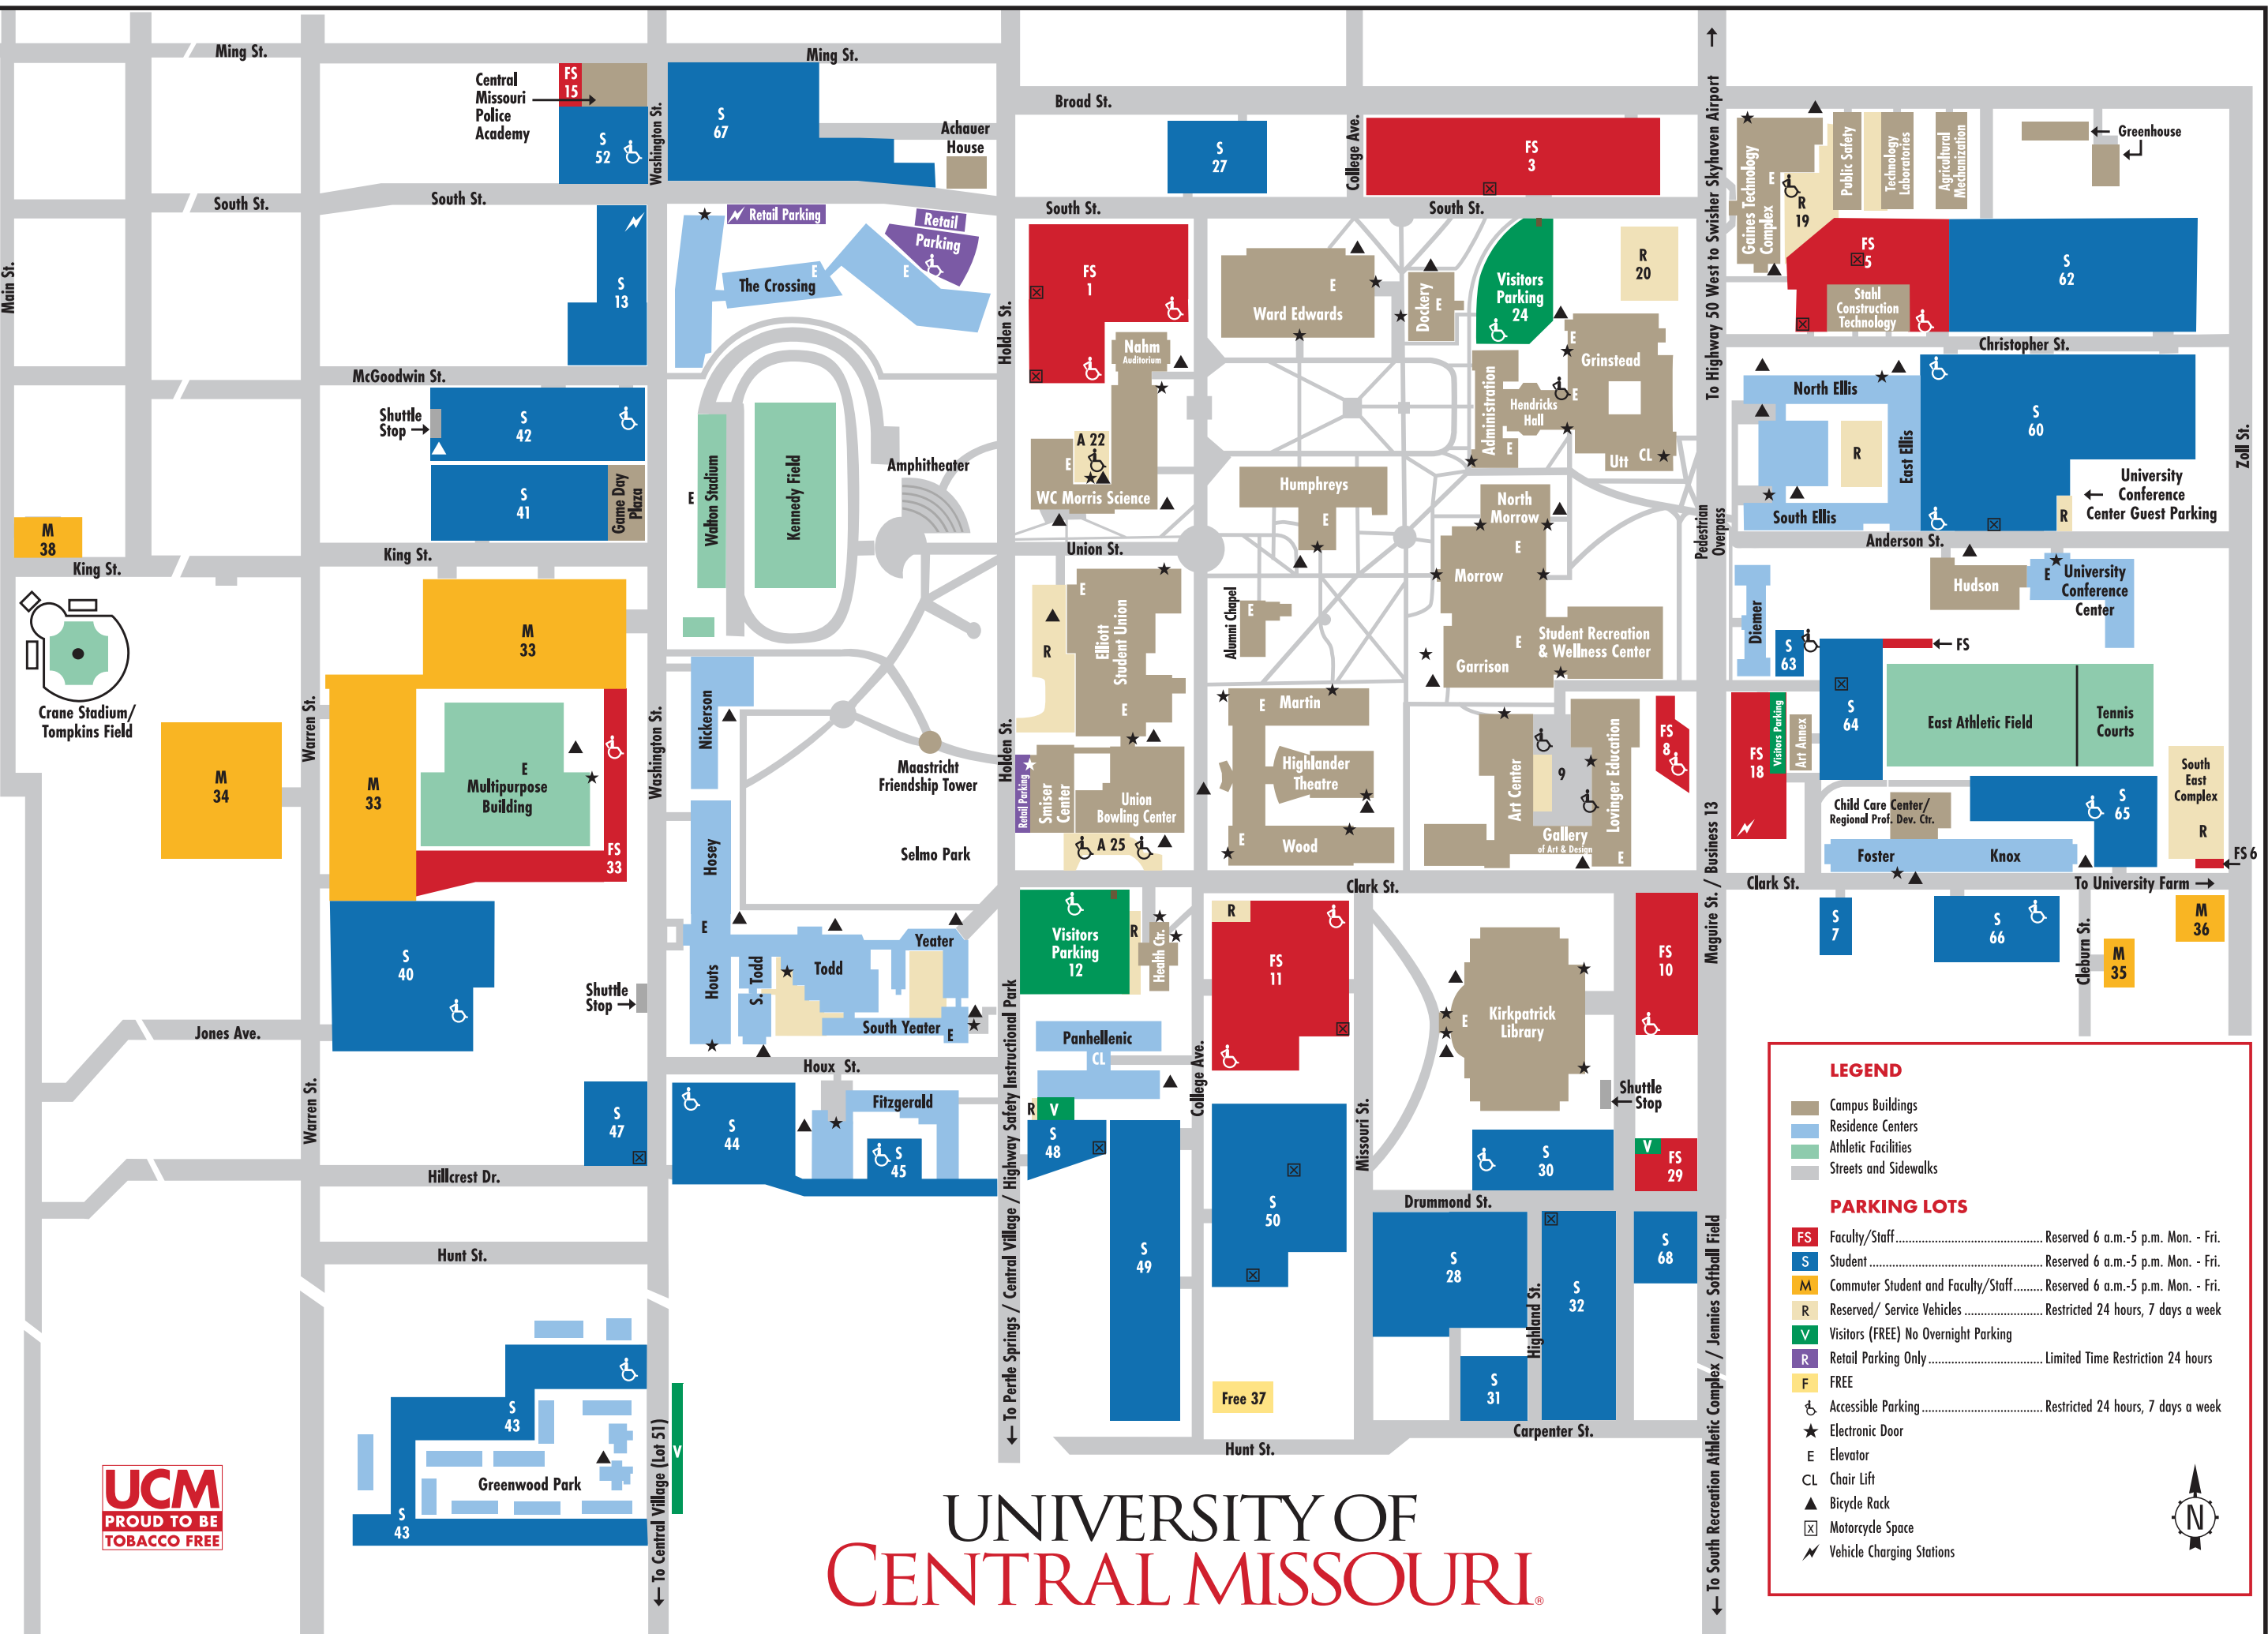

UCM

Department of Public Safety
24 Hour Phone 660-543-4123
Emergency - Call 911

Parking Services
Monday-Friday, 7:30 a.m.-5 p.m.
306 Broad Street, Warrensburg, MO 64093
660-543-4098

ucmo.edu/ps

LEGEND

- Campus Buildings
- Residence Centers
- Athletic Facilities
- Streets and Sidewalks

PARKING LOTS

- FS** Faculty/Staff..... Reserved 6 a.m.-5 p.m. Mon. - Fri.
- S** Student..... Reserved 6 a.m.-5 p.m. Mon. - Fri.
- M** Commuter Student and Faculty/Staff..... Reserved 6 a.m.-5 p.m. Mon. - Fri.
- R** Reserved/ Service Vehicles..... Restricted 24 hours, 7 days a week
- V** Visitors (FREE) No Overnight Parking
- P** Retail Parking Only..... Limited Time Restriction 24 hours
- F** FREE
- ♿** Accessible Parking..... Restricted 24 hours, 7 days a week
- ★** Electronic Door
- E** Elevator
- CL** Chair Lift
- ▲** Bicycle Rack
- ☒** Motorcycle Space
- ⚡** Vehicle Charging Stations