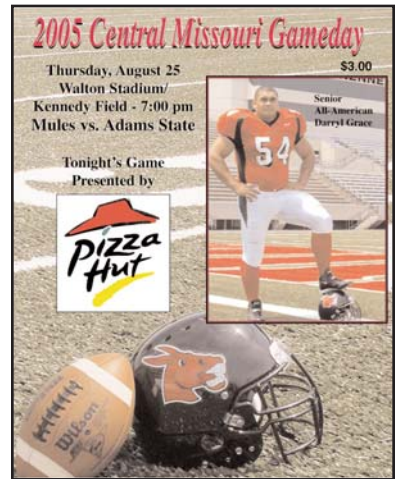

And, while Adams State racked up 308 yards of total offense (only seven on the ground), the Mules' defense stepped up when it had to in keeping the Grizzlies out of the end zone.

Adams State struck first in the game on a 31-yard Wayne Durham field goal with 6:02 remaining in the opening period.

The Mules struck back when Spiegel and Hefner connected.

After a scoreless second quarter, Adams State pulled within one, 7-6, on a 22-yard field goal from Durham with 7:57 remaining.

The Mules defense capped the scoring. With the ball on the Adams State six, Grizzlie quarterback Scott Coxon led the center snap go through his hands. The Mules' **Dustin Patton** fell on the ball in the end zone for the final tally.

Special teams played a huge roll in the game, as sophomore **Matt Frankel** averaged 40.7 yards on nine punts, but more importantly dropped a school-record seven inside the Grizzlies' 20-yard line. It was Frankel's first game punting for the Mules.

Also making his debut was junior tailback **Will Caldwell**, who finished with 150 yards on 13 carries. Sophomore **Jim Bouknight** tacked on 33 yards on just five carries, while Hefner nabbed three passes for 83 yards.

Defensively, the Mules got 11 tackles and two pass breakups from sophomore free safety **Kendall Ricketts**. Junior defensive end **Andrew Jilles** added seven stops.

SCORING SUMMARY

ASC	3	0	3	0	-	6
CMSU	7	0	7	0	-	14

1st Quarter

06:02 ASC - Wayne Durham 31 yd field goal

Drive - 11 plays, 69 yards, TOP - 4:46

04:56 CMSU - Micah Hefner 63 yd pass from Mike Spiegel (Spencer Webb kick)

Drive - 2 plays, 66 yards, TOP - 0:58

3rd Quarter

07:57 ASC - Durham 22 yd field goal

Drive - 11 plays, 75 yards, TOP 4:27

02:40 CMSU - Dustin Patton 0 yd fumble recovery (Webb kick)

GAME STATISTICS

	ASC	CMSU
FIRST DOWNS	16	9
RUSHES-YARDS (NET)	30-7	32-160
PASSING YDS (NET)	301	108
Passes Att-Comp-Int	43-22-1	20-8-1
TOTAL OFFENSE PLAYS-YARDS	73-308	52-268
Fumble Returns-Yards	0-0	0-0
Punt Returns-Yards	0-0	8-99
Kickoff Returns-Yards	2-19	3-83
Interception Returns-Yards	1-0	1-8
Punts (Number-Avg)	8-44.5	9-40.7
Fumbles-Lost	3-2	2-1
Penalties-Yards	7-42	9-57
Possession Time	32:11	27:49
Third-Down Conversions	5 of 18	2 of 13
Fourth-Down Conversions	1 of 3	0 of 1
Red-Zone Scores-Chances	2-3	0-3
Sacks By: Number-Yards	4-31	4-22

RUSHING

Adams State-Scott Coxon 12-27, Patrick Moore 6-14
Central Missouri-Will Caldwell 13-150; Jim Bouknight 5-33

PASSING

Adams State-Scott Coxon 22-42-1-301
Central Missouri-Mike Spiegel 6-13-1-99, Toby Korrodi 2-7-0-9

RECEIVING

Adams State-Gene Mejia 5-67, Dave Copelan 3-59,
Chris Ross 3-46
Central Missouri-Micah Hefner 3-83; Delanie Walker 3-18

INTERCEPTIONS

Adams State-Dustin Drinkwater 1-0
Central Missouri-RoShawn Marshall 1-8

SACKS (UA-A)

Adams State-George Holley 2-0, Ramsey Johnson 1-0;
Adam McGurk 1-0
Central Missouri- Adrian Singletary 1-0, Dallas Bryant 1-0,
Andrew Jilles 0-1, Andy Hodges 0-1

TACKLES (UA-A)

Adams State-Adam McGurk 8-3, Dustin Drinkwater 5-2,
Chris Ross 3-1, Kenny Jenkins 3-1, Jason Semore 3-1,
Adam Warren 1-3
Central Missouri-Kendall Ricketts 6-5, Andrew Jilles 4-3,
Freddie McGowan 2-3, Adrian Singletary 3-1,
Dustin Patton 2-2, Maurice White 1-3, RoShawn Marshall 1-3,
Kellen Nesbitt 1-3

Game Notes

- Matt Frankel puts a school-record seven punts inside the ASC 20-yard line, including four inside the five.
- Will Caldwell gains 150 yards on just 13 carries in his CMSU debut.
- Adams State had an average starting field position of its own 16 yard line.