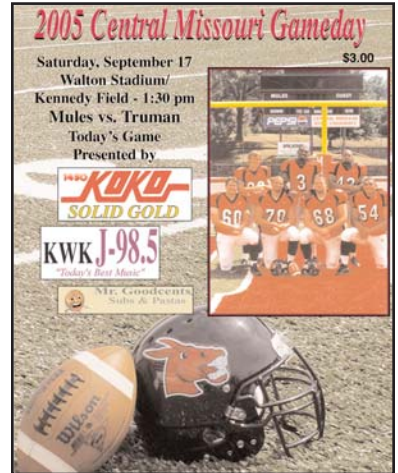

But Central Missouri tacked on a pair of touchdowns—on a 53-yard pass from Korrodi to **Micah Hefner** and a **Jim Bouknight** seven-yard run—in the final two minutes of the first quarter.

The pace slowed somewhat in the second quarter. Truman struck first with Levenson hauling in a 14-yard pass from Jonathan Duffy to make it 27-17, CMSU.

The Mules, though, scored 42 unanswered points to put the game away. Korrodi hit Caldwell from three yards out and tight end **Zach Zwilling** on an eight yard TD pass, and Bouknight got his second rushing touchdown on a one yard plunge before the half ended.

Neither team scored in the first 12:25 of the second half before Marshall brought back consecutive punts for scores. **Julian Batts** got the final score of the game on a one-yard dive with 6:21 left in the contest.

The 69 points were the third-most scored by CMSU vs. an MIAA opponent.

Caldwell finished with 75 yards on 15 carries and caught four passes for 14 yards. Walker had seven receptions for 99 yards, and Hefner had three grabs for 80 yards.

Senior **Andy Hodges** and linebacker **Adrian Singletary** had seven tackles each, as the Mules tallied six sacks. Defensive end **Andrew Jilles** had five stops—including the first three of the game—with a sack and two fumble recoveries.

SCORING SUMMARY

TSU	10	7	0	0	-	17
CMSU	27	21	14	7	-	69

1st Quarter

- 11:17 CMSU - Delanie Walker 27 yd pass from Toby Korrodi (Spencer Webb kick)
- Drive - 7 play, 74 yards, TOP - 3:43
- 08:42 CMSU - Will Caldwell 4 yd run (Webb kick failed)
- Drive - 4 play, 40 yards, TOP - 1:05
- 04:44 TSU - Jerard Levenson 12 yd run (Marc Kamphoefner kick)
- Drive - 9 play, 67 yards, TOP - 3:57
- 03:01 TSU - Kamphoefner 49 yd FG
- Drive - 4 play, 2 yards, TOP - 1:37
- 02:01 CMSU - Micah Hefner 53 yd pass from Korrodi (Webb kick)
- Drive - 2 play, 55 yards, TOP - 1:01
- 00:22 CMSU - Jim Bouknight 7 yd run (Webb kick)
- Drive - 4 play, 43 yards, TOP - 1:30

2nd Quarter

- 11:47 TSU - Levenson 14 yd pass from Jon Duffy (Kamphoefner kick)
- Drive - 9 play, 74 yards, TOP - 3:29
- 08:12 CMSU - Caldwell 3 yd pass from Korrodi (Webb kick)
- Drive - 8 play, 60 yards, TOP - 3:30
- 07:19 CMSU - Zach Zwilling 8 yd pass from Korrodi (Webb kick)
- Drive - 1 play, 8 yards, TOP - 0:03
- 00:16 CMSU - Jim Bouknight 1 yd run (Webb kick)
- Drive - 12 play, 58 yards, TOP - 5:30

3rd Quarter

- 02:35 CMSU - RoShawn Marshall 63 yd punt return (Matt Frankel kick)
- 00:19 - CMSU - Marshall 57 yd punt return (Frankel kick)

4th Quarter

- 06:21 CMSU - Batts, Julian 1 yd run (Webb kick)
- Drive - 7 play, 60 yards, TOP - 3:08

GAME STATISTICS

	TSU	CMSU
FIRST DOWNS.....	9	24
RUSHES-YARDS (NET)	42-76	45-198
PASSING YDS (NET)	81	301
Passes Att-Comp-Int	13-5-1	27-21-0
TOTAL OFFENSE PLAYS-YARDS	55-157	72-499
Fumble Returns-Yards	0-0	0-0
Punt Returns-Yards	0-0	4-127
Kickoff Returns-Yards	8-151	4-79
Interception Returns-Yards	0-0	1-0
Punts (Number-Avg)	7-31.3	1-28.0
Fumbles-Lost	5-4	2-1
Penalties-Yards	4-36	7-65
Possession Time	28:06	31:54
Third-Down Conversions	4 of 14	8 of 12
Fourth-Down Conversions	0 of 0	0 of 2
Red-Zone Scores-Chances	2-2	6-10
Sacks By: Number-Yards	0-0	6-31

RUSHING

Truman-Jerard Levenson 24-76; Michael Patnode 8-25
Central Missouri-Will Caldwell 15-75; Jim Bouknight 9-45;
Mike Spiegel 6-20

PASSING

Truman-Jonathan Duffy 4-7-0-80; Michael Long 1-6-1-1
Central Missouri-Toby Korrodi 19-24-0-267;
Mike Spiegel 2-3-0-34

RECEIVING

Truman-Jerard Levenson 2-15; Richard Mayson 1-38
Central Missouri-Delanie Walker 7-99; Will Caldwell 4-14;
Micah Hefner 3-80

INTERCEPTIONS

Truman-None
Central Missouri-Neil Barnes 1-0

SACKS (UA-A)

Truman-None
Central Missouri-Andrew Jilles 1-0; Dallas Bryant 1-0; Micah Guyton 1-0; Maurice White 1-0; Sam Gibson 1-0; Freddie McGowan 0-1; Danny Tuttle 0-1

TACKLES (UA-A)

Truman-Larry Giglio 5-6; Jason Douglas 5-5; Kyle Glenn 5-4;
Darryl Reddick 4-3;
Central Missouri-Adrian Singletary 4-3; Andy Hodges 4-3;
Roderick Washington 5-1; Dallas Bryant 5-1

Game Notes