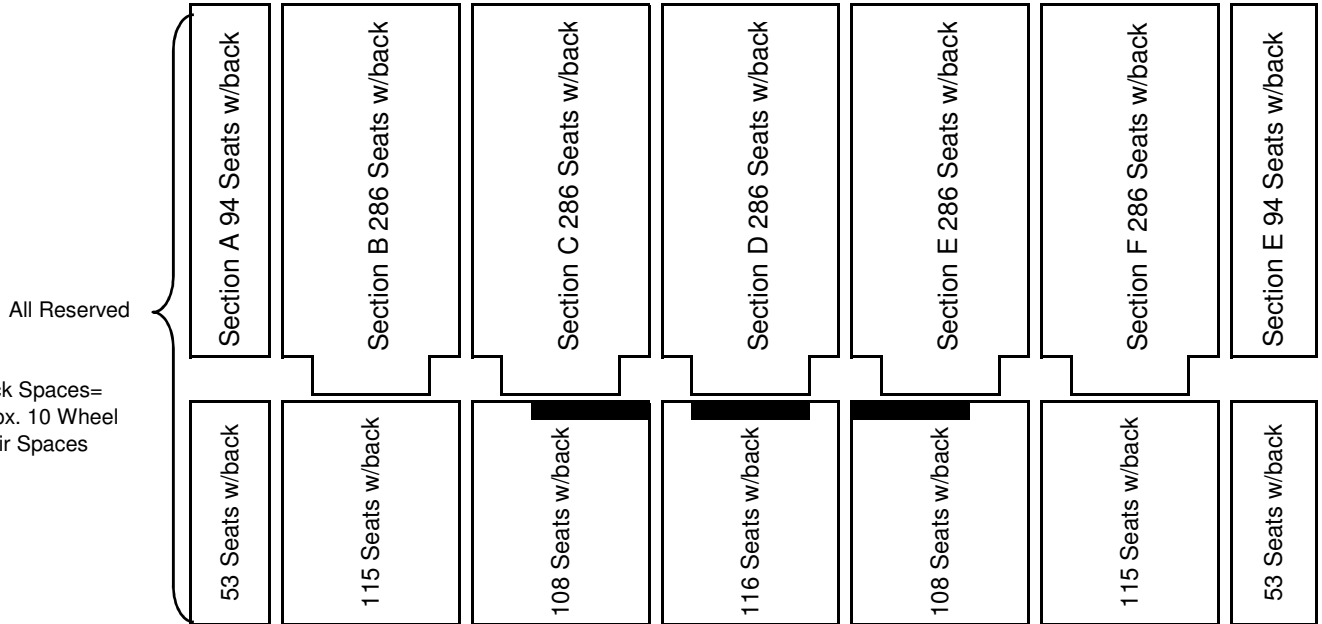

**UCM MULTIPURPOSE
BUILDING ARENA**

**Grand Total of
Approximately 4890
Seats**

Black Spaces=
Aprox. 10 Wheel
Chair Spaces

Approximately 1965 Bleacher Seats + 12 Wheel Chair Capacity Spaces