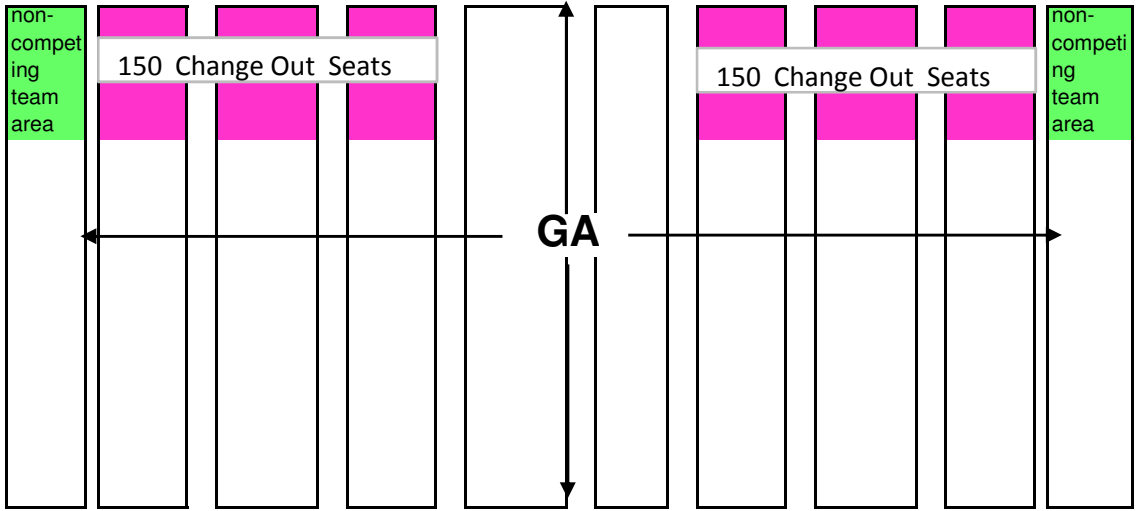

**UCM MULTIPURPOSE
BUILDING ARENA**

**Grand Total of
Approximately 4890
Seats**

Black Spaces=
Aprox. 10 Wheel
Chair Spaces

Approximately 1965 Bleacher Seats + 12 Wheel Chair Capacity Spaces