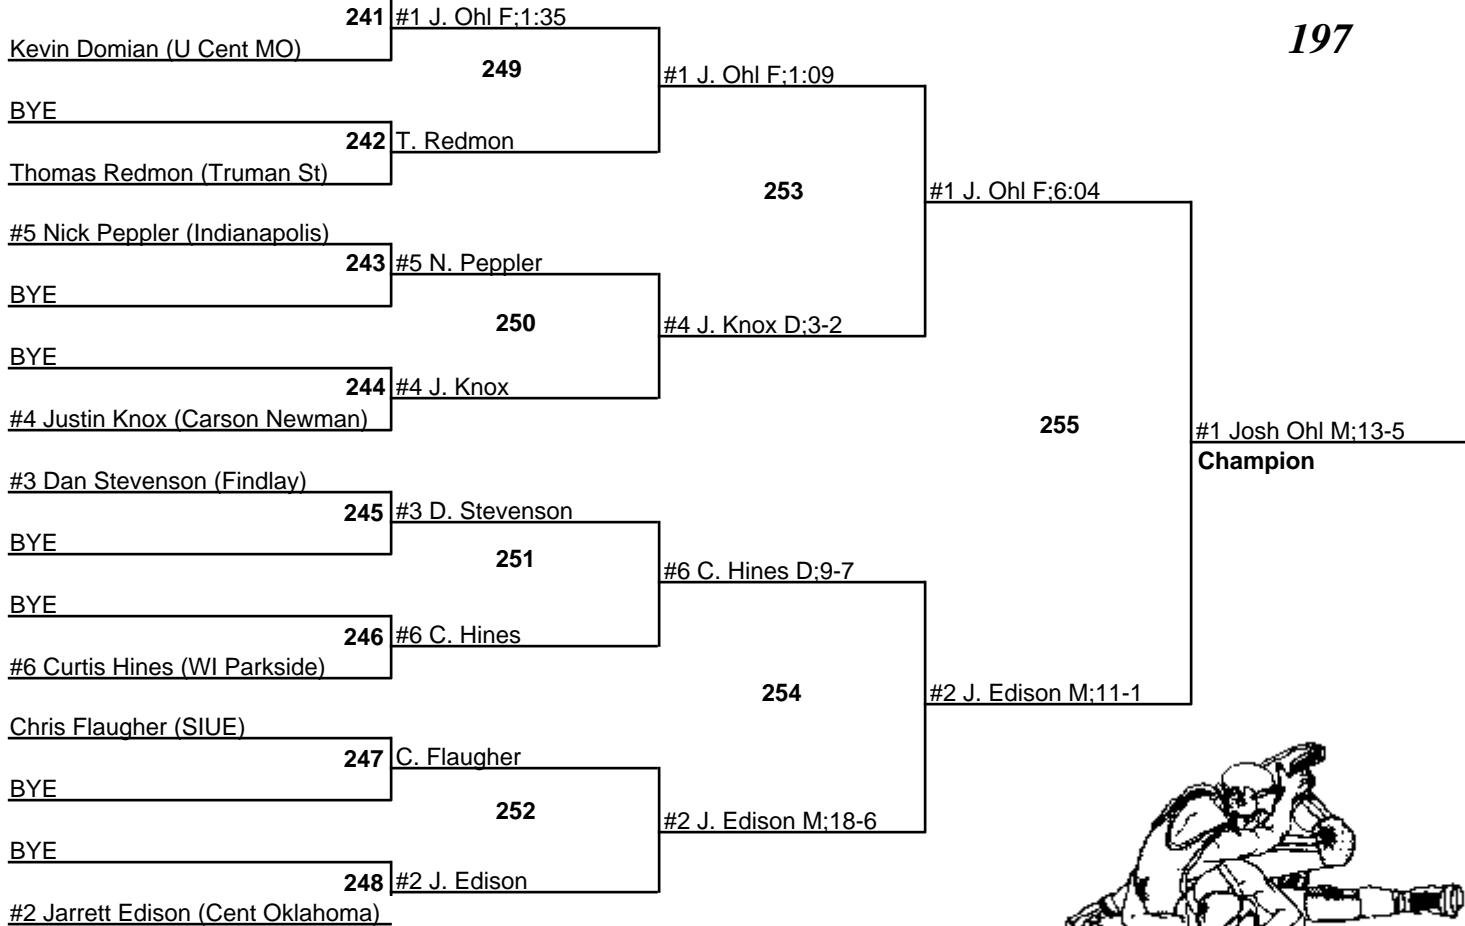

174

NCAA Division II Midwest Regional

1 March 2008

184

NCAA Division II Midwest Regional

1 March 2008

#1 Josh Ohi (Ashland)

197