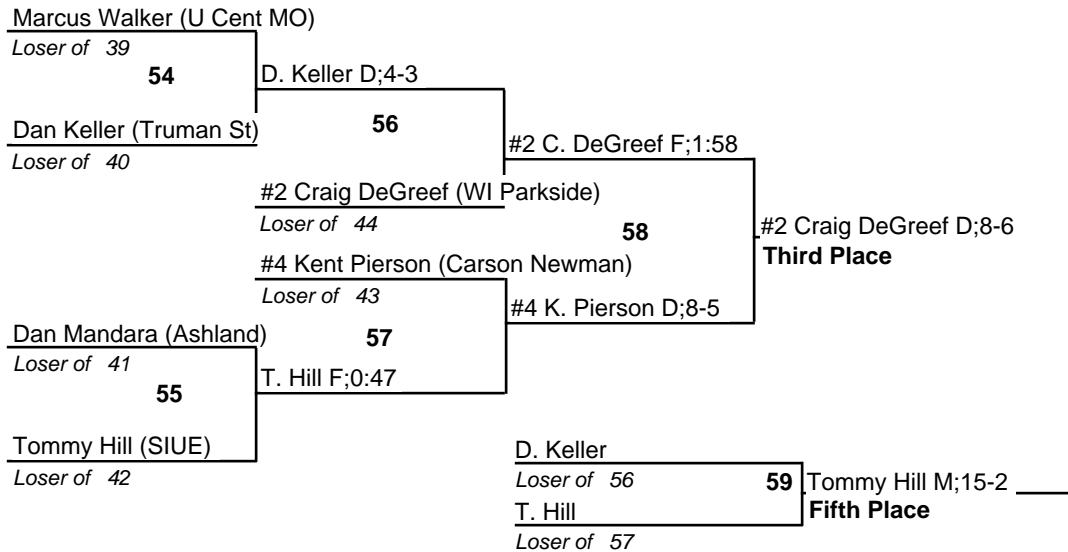

133

NCAA Division II Midwest Regional

1 March 2008

141

NCAA Division II Midwest Regional

1 March 2008

149

#1 Colby Robinson (Cent Oklahoma)