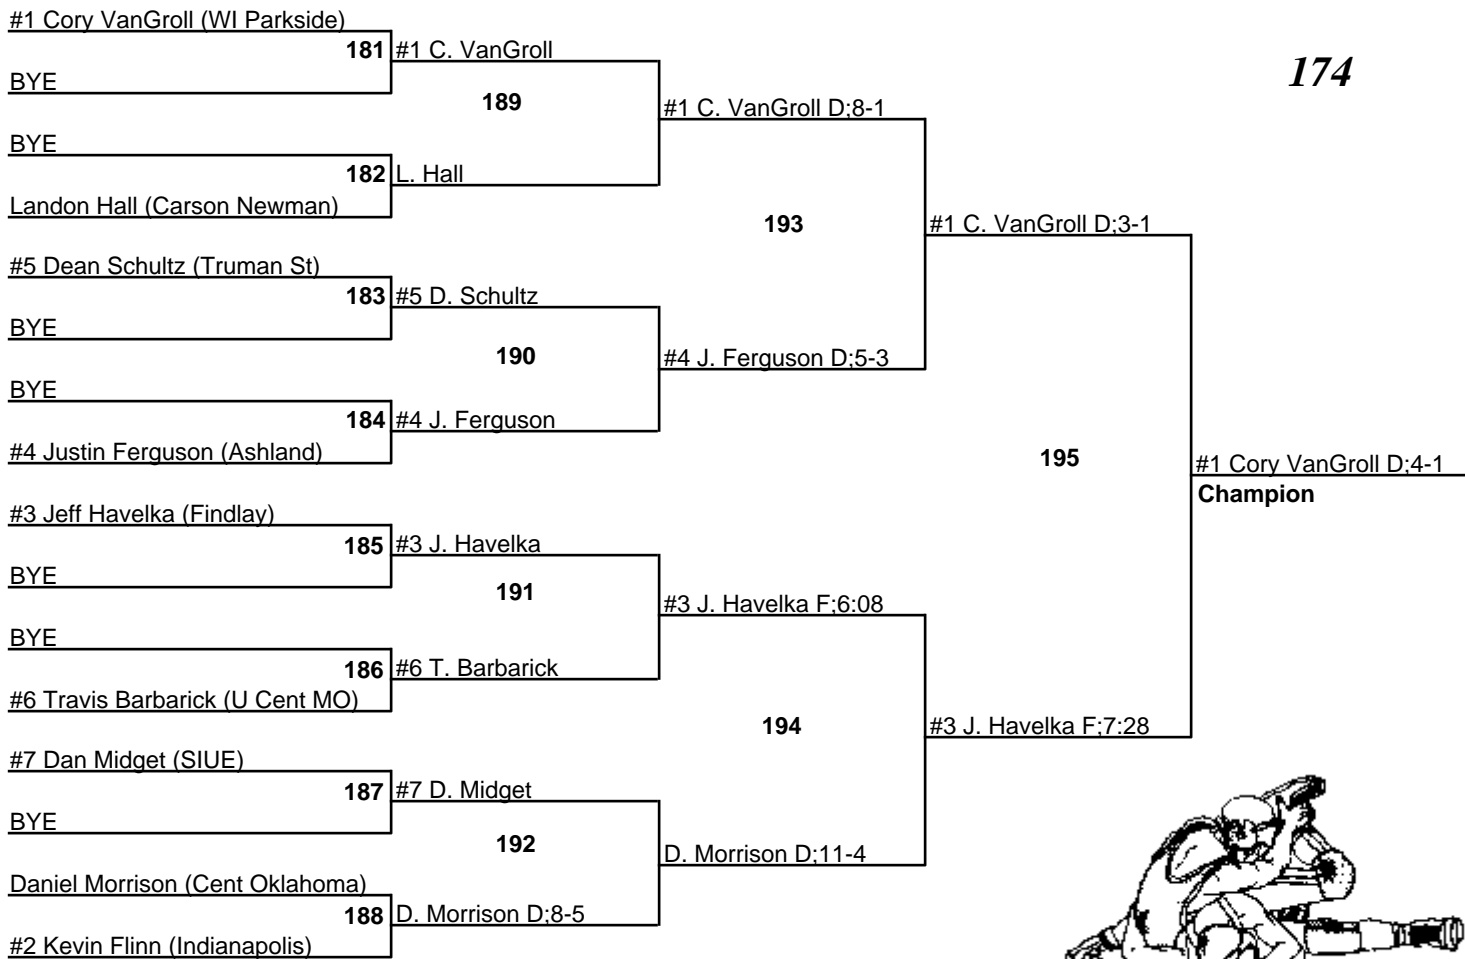

NCAA Division II Midwest Regional

1 March 2008

174