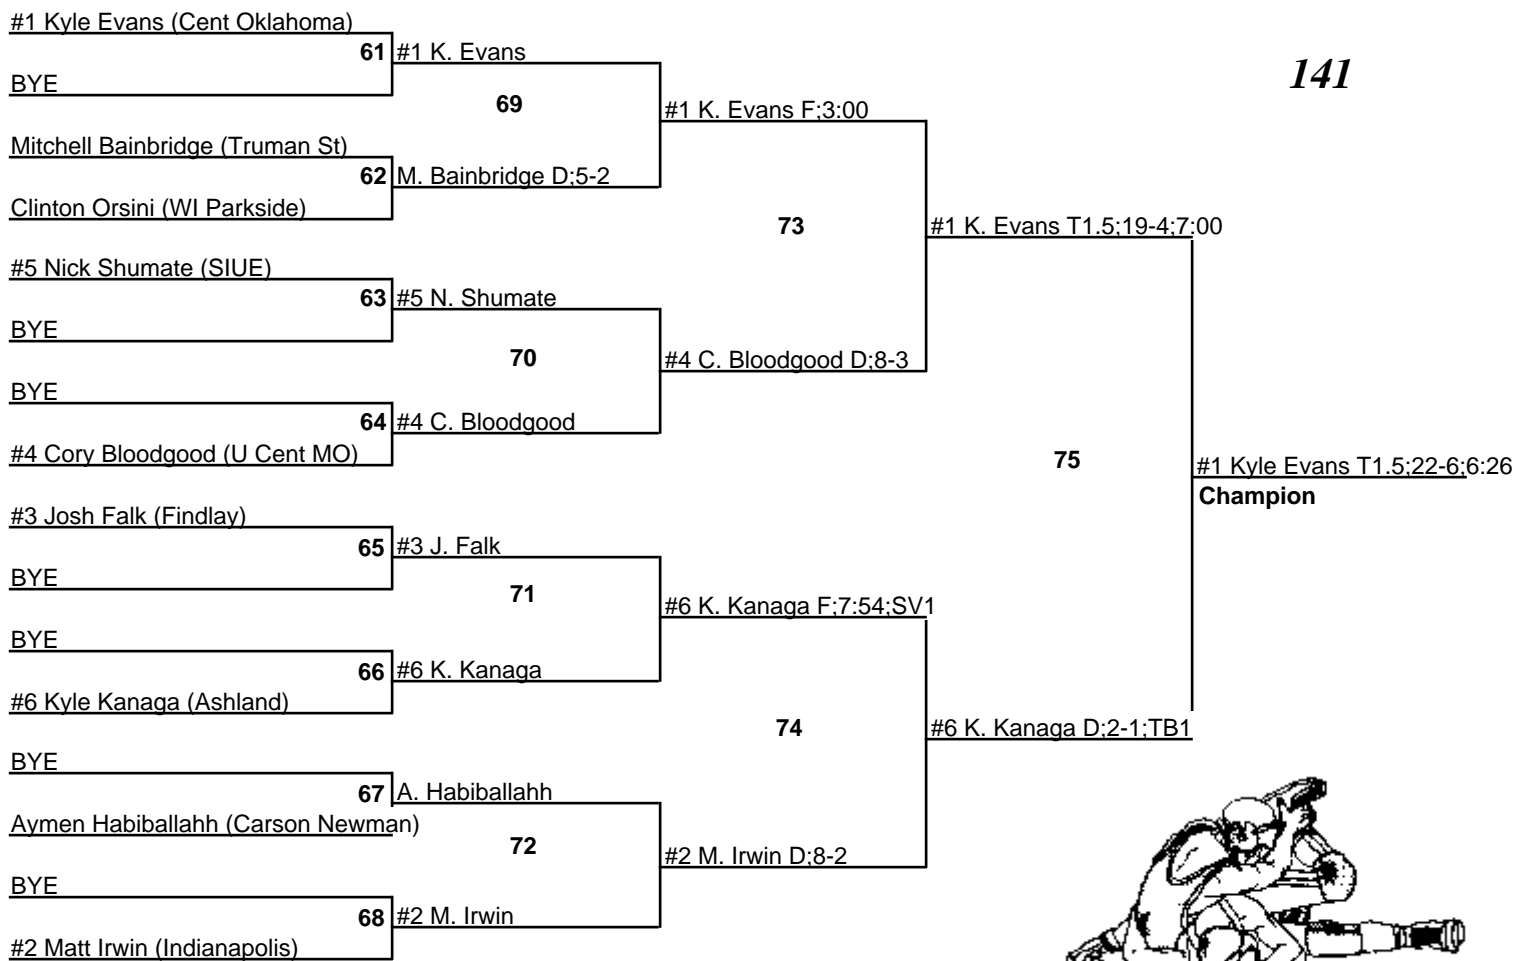

133

NCAA Division II Midwest Regional

1 March 2008

141

NCAA Division II Midwest Regional

1 March 2008

149

#1 Colby Robinson (Cent Oklahoma)