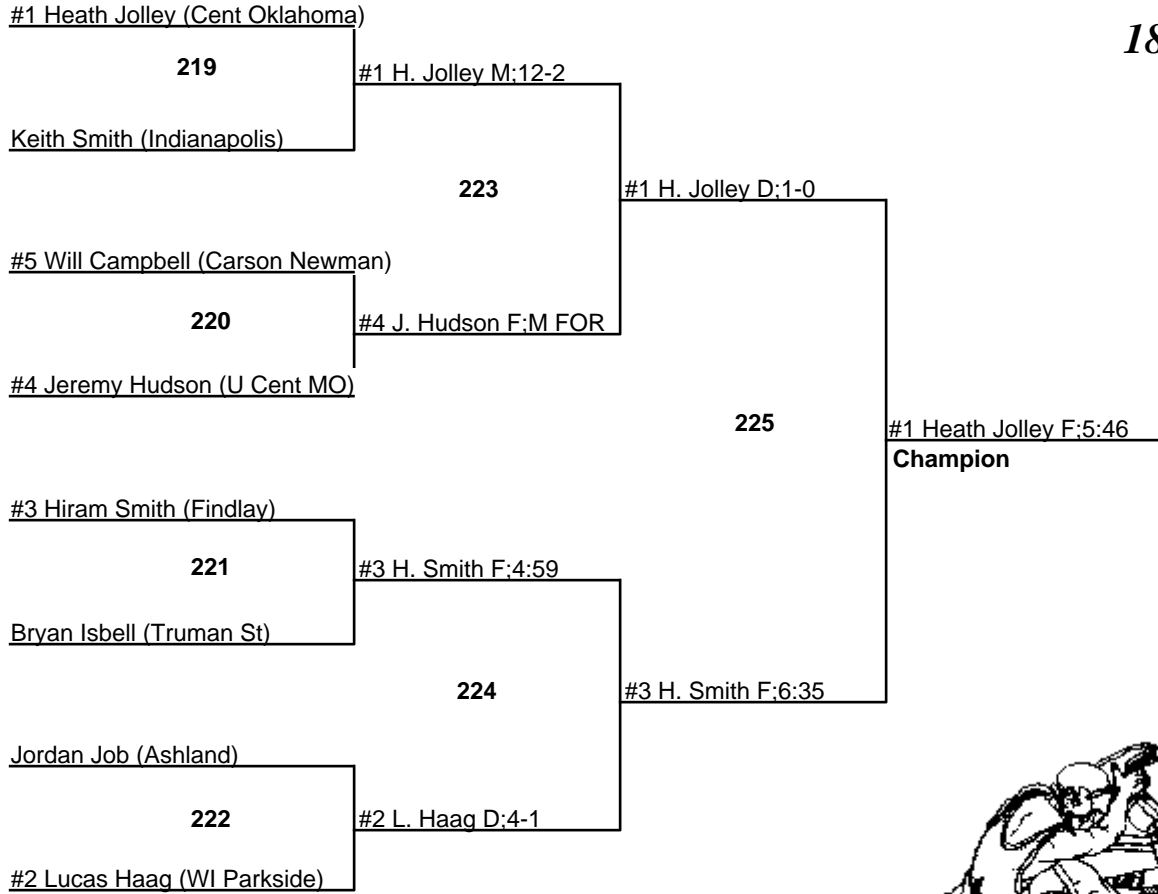

NCAA Division II Midwest Regional

1 March 2008

184