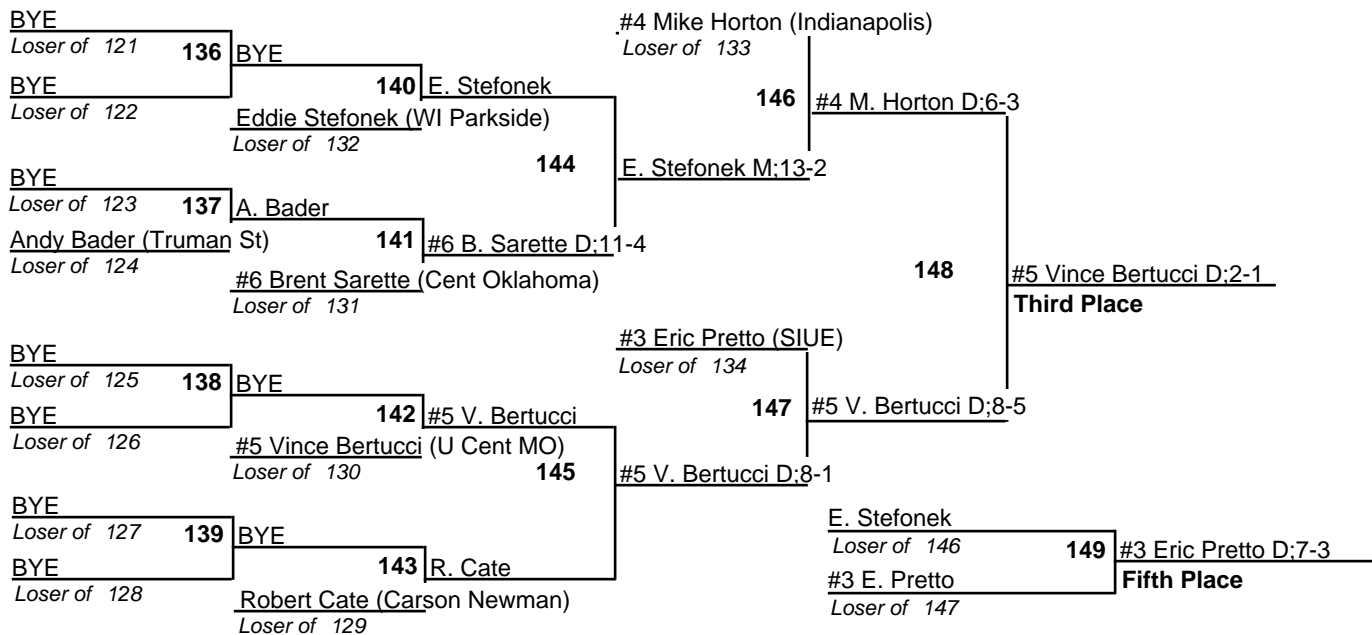

Fifth Place

NCAA Division II Midwest Regional

1 March 2008

157

NCAA Division II Midwest Regional

1 March 2008

#1 Kyle Becker (WI Parkside)

BYE
151