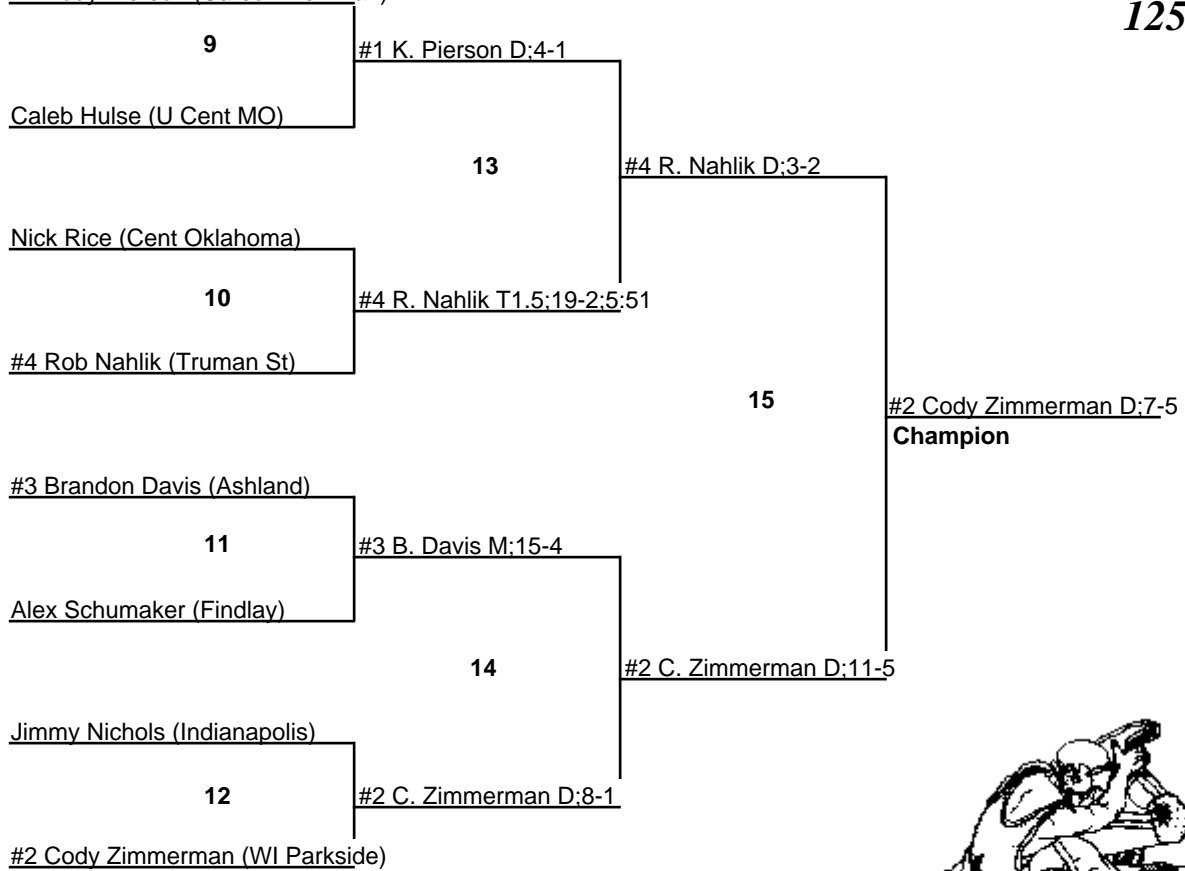

NCAA Division II Midwest Regional

1 March 2008

125

#1 Kody Pierson (Carson Newman)

Caleb Hulse (U Cent MO)

Loser of 9

24

C. Hulse D;11-5