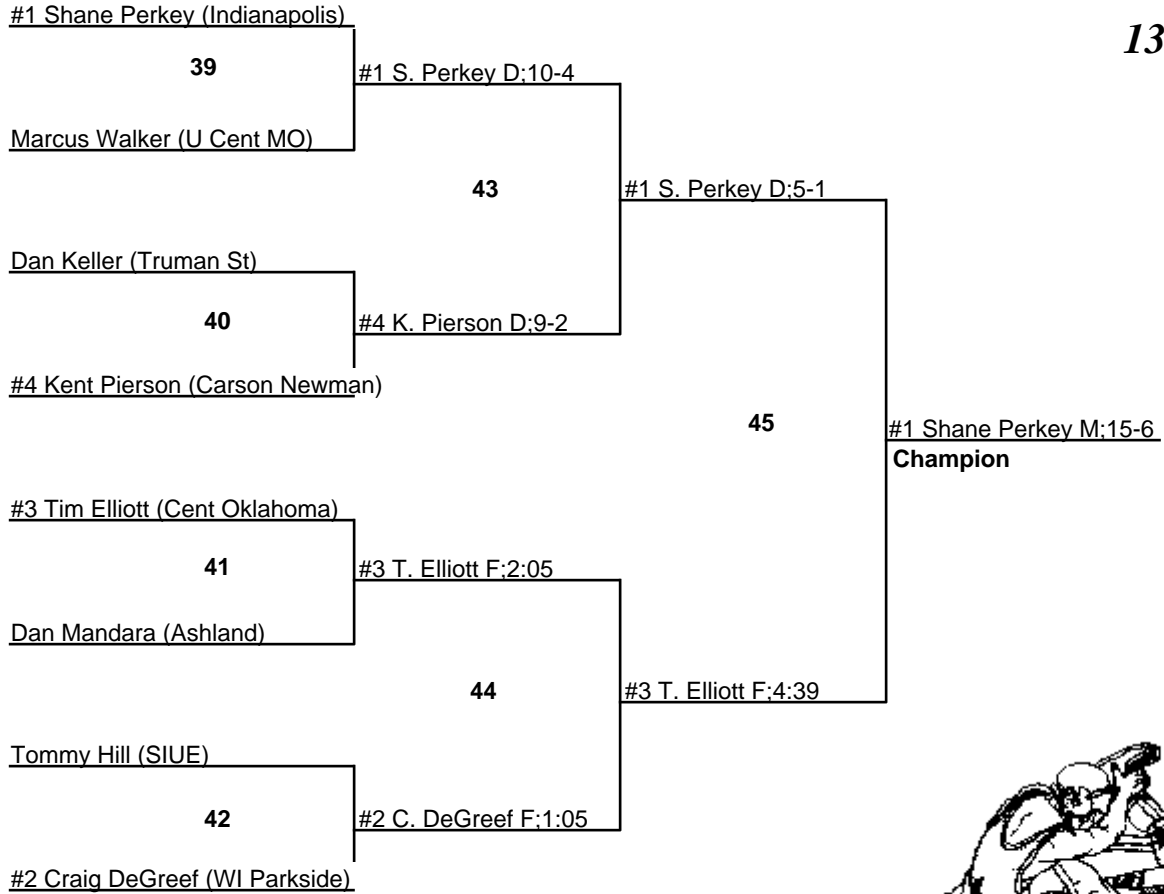

133

NCAA Division II Midwest Regional

1 March 2008

141

NCAA Division II Midwest Regional

1 March 2008

149

#1 Colby Robinson (Cent Oklahoma)