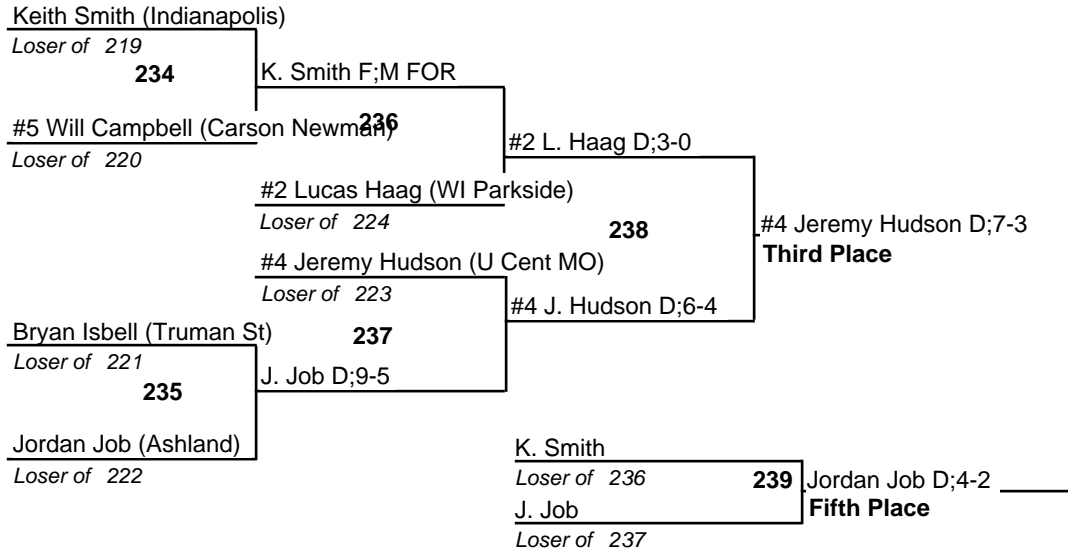

NCAA Division II Midwest Regional

1 March 2008

184