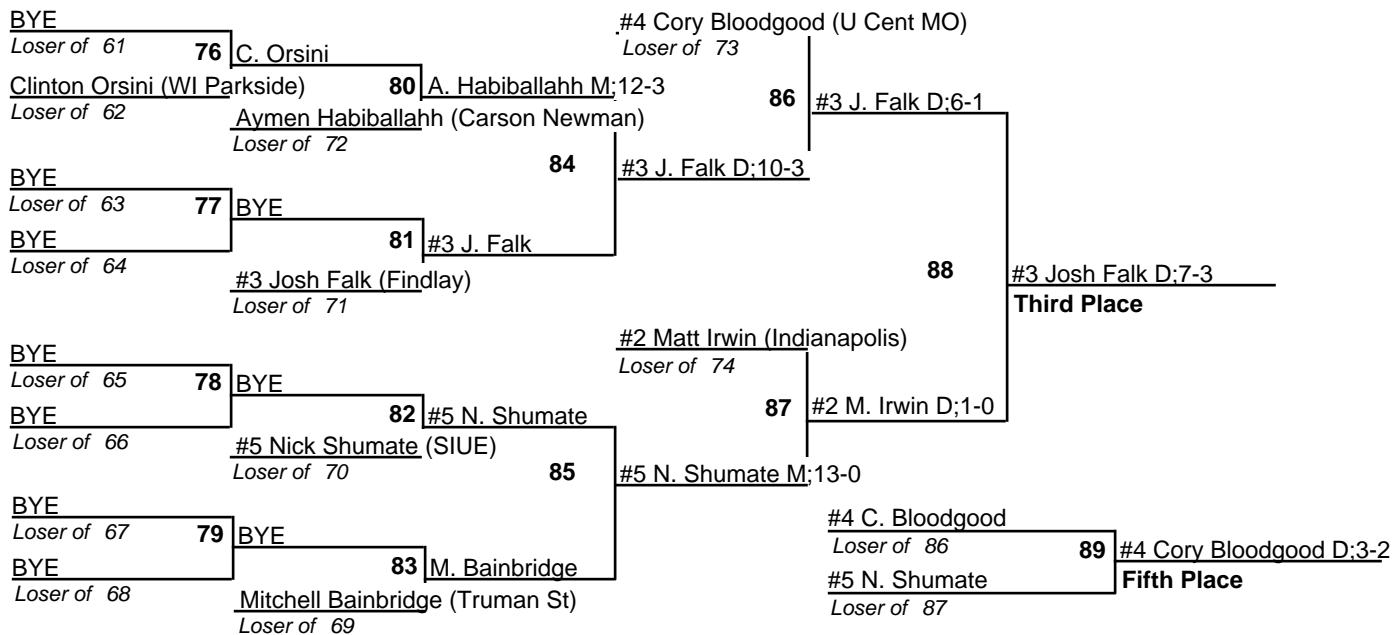

133

NCAA Division II Midwest Regional

1 March 2008

141

NCAA Division II Midwest Regional

1 March 2008

149

#1 Colby Robinson (Cent Oklahoma)