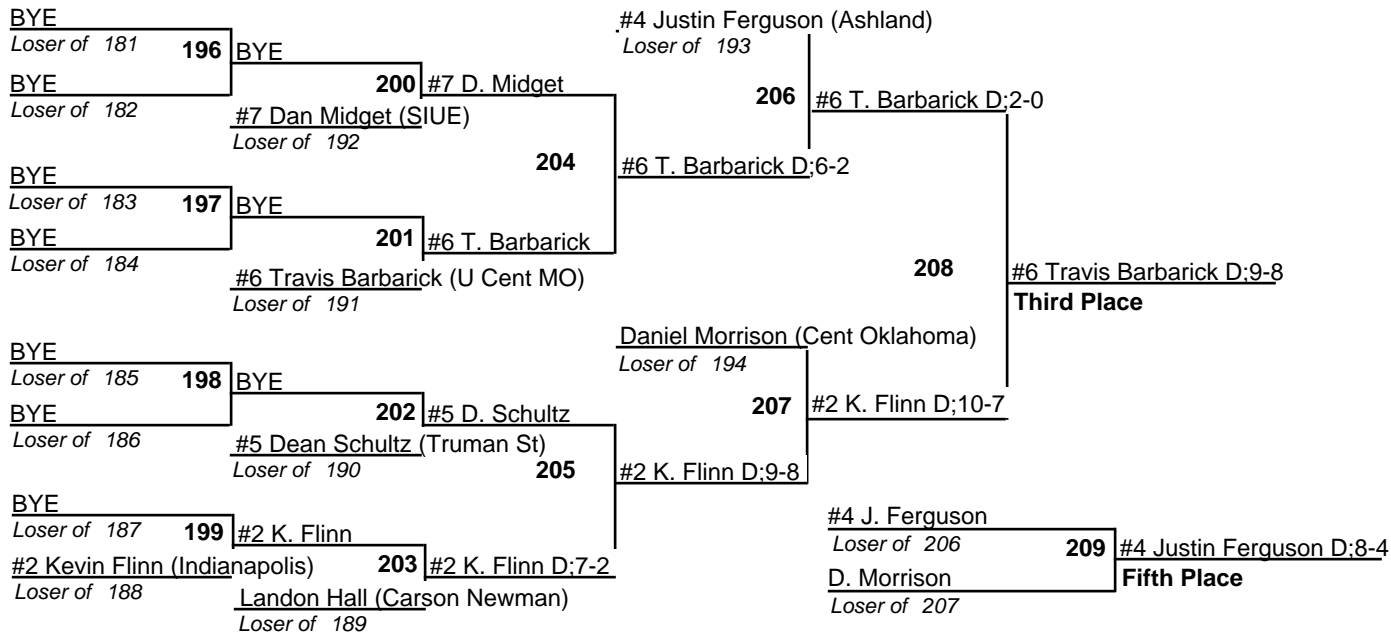

NCAA Division II Midwest Regional

1 March 2008

174