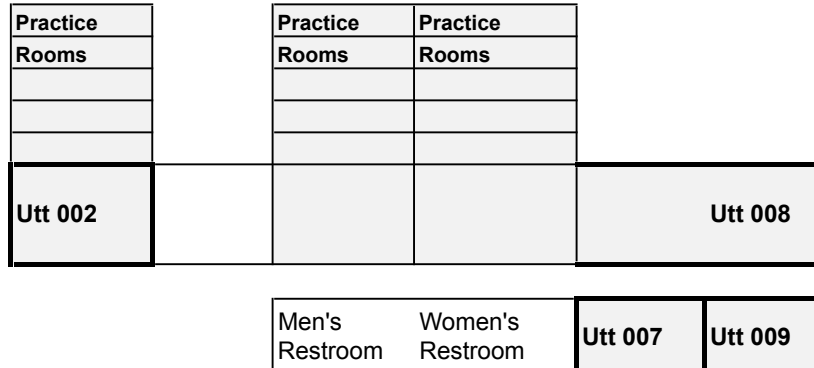

UTT MUSIC BUILDING - ROOM LOCATIONS

Utt Music Building - Basement Level

(Hwy. 13)

Utt Music Building - 1st Floor

OVERPASS TO HUDSON ----->

Maguire

Utt Music Building - 2nd Floor