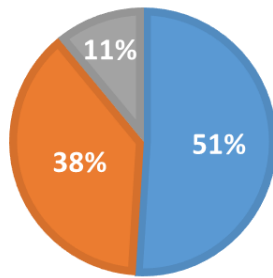

Field Placement Locations

The graphs and tables below show the locations of field placements for the fall 2020, spring 2021, fall 2021, and spring 2022 semesters.

Placements by School Classification

Missouri Department of Elementary and Secondary Education Classifications

EARLY PROGRAM FIELD PLACEMENTS

■ Rural ■ Urban ■ Suburban

MID-PROGRAM FIELD EXPERIENCE