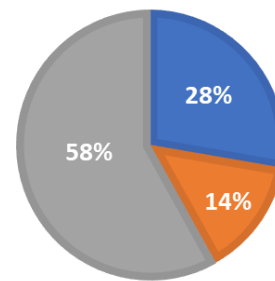

■ Rural ■ Urban ■ Suburban

**SENIOR LEVEL FIELD EXPERIENCE**

■ Rural ■ Urban ■ Suburban

**STUDENT TEACHING**

■ Rural ■ Urban ■ Suburban

**Placements by District Name**

<b>FLDX 2150 Introductory Field Experience</b> <b>30 hours in field - Usually completed during sophomore year</b>				
<b>District</b>	<b>Number of Students by Semester</b>			
	<b>Fall 2020</b>	<b>Spring 2021</b>	<b>Fall 2021</b>	<b>Spring 2022</b>
Belton (urban)	Students were not placed in schools due to COVID. Alternative and virtual observations were used.	Students were not placed in schools due to COVID. Alternative and virtual observations were used.	1	
Blue Springs (suburban)			2	6
Carrollton (rural)			1	
Clinton (rural)				
Columbia (suburban)			1	
Crest Ridge (rural)			3	4
Drexel (rural)				1
Grain Valley (suburban)			3	1
Guadalupe Centers (urban)			18	13
Higginsville (rural)			50	40
Holden (rural)			49	
Knob Noster (rural)			3	1
Lee's Summit (suburban)			2	
Liberty (suburban)			1	1
Oak Grove (suburban)			1	
Olathe (suburban)				1
Pleasant Hill (rural)				1
Raytown (urban)			54	29
Versailles (rural)				1
Warrensburg (suburban)	9	5		