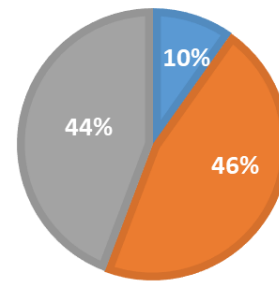

### Field Placement Locations

The graphs and tables below show the locations of field placements for the fall 2020, spring 2021, fall 2021, and spring 2022 semesters.

#### Placements by School Classification

Missouri Department of Elementary and Secondary Education Classifications

**EARLY PROGRAM FIELD PLACEMENTS**

■ Rural ■ Urban ■ Suburban

**MID-PROGRAM FIELD EXPERIENCE**

■ Rural ■ Urban ■ Suburban

**SENIOR LEVEL FIELD EXPERIENCE**

■ Rural ■ Urban ■ Suburban

**STUDENT TEACHING**

■ Rural ■ Urban ■ Suburban

**Placements by District Name**

<b>FLDX 2150 Introductory Field Experience</b> <b>30 hours in field - Usually completed during sophomore year</b>				
<b>District</b>	<b>Number of Students by Semester</b>			
	<b>Fall 2020</b>	<b>Spring 2021</b>	<b>Fall 2021</b>	<b>Spring 2022</b>
Belton (urban)	Students were not placed in schools due to COVID. Alternative and virtual observations were used.	Students were not placed in schools due to COVID. Alternative and virtual observations were used.	1	
Blue Springs (suburban)			2	6
Carrollton (rural)			1	
Clinton (rural)				
Columbia (suburban)			1	
Crest Ridge (rural)			3	4
Drexel (rural)				1
Grain Valley (suburban)			3	1
Guadalupe Centers (urban)			18	13
Higginsville (rural)			50	40
Holden (rural)			49	
Knob Noster (rural)			3	1
Lee's Summit (suburban)			2	
Liberty (suburban)			1	1
Oak Grove (suburban)			1	
Olathe (suburban)				1
Pleasant Hill (rural)				1
Raytown (urban)			54	29
Versailles (rural)				1
Warrensburg (suburban)	9	5		