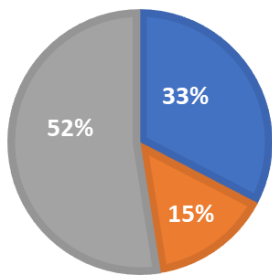

### Field Placement Locations

The graphs and tables below show the locations of field placements for the fall 2020, spring 2021, fall 2021, and spring 2022 semesters.

#### Placements by School Classification

Missouri Department of Elementary and Secondary Education Classifications

**EARLY PROGRAM FIELD PLACEMENTS**

■ Rural ■ Urban ■ Suburban

**MID-PROGRAM FIELD EXPERIENCE**

■ Rural ■ Urban ■ Suburban

**SENIOR LEVEL FIELD EXPERIENCE**

■ Rural ■ Urban ■ Suburban

**STUDENT TEACHING**

■ Rural ■ Urban ■ Suburban

**Placements by District Name**

<b>FLDX 2150 Introductory Field Experience</b> <b>30 hours in field - Usually completed during sophomore year</b>				
<b>District</b>	<b>Number of Students by Semester</b>			
	<b>Fall 2020</b>	<b>Spring 2021</b>	<b>Fall 2021</b>	<b>Spring 2022</b>
Belton (urban)	Students were not placed in schools due to COVID. Alternative and virtual observations were used.	Students were not placed in schools due to COVID. Alternative and virtual observations were used.	1	
Blue Springs (suburban)			2	6
Carrollton (rural)			1	
Clinton (rural)				
Columbia (suburban)			1	
Crest Ridge (rural)			3	4
Drexel (rural)				1
Grain Valley (suburban)			3	1
Guadalupe Centers (urban)			18	13
Higginsville (rural)			50	40
Holden (rural)			49	
Knob Noster (rural)			3	1
Lee's Summit (suburban)			2	
Liberty (suburban)			1	1
Oak Grove (suburban)			1	
Olathe (suburban)				1
Pleasant Hill (rural)				1
Raytown (urban)			54	29
Versailles (rural)				1
Warrensburg (suburban)	9	5		