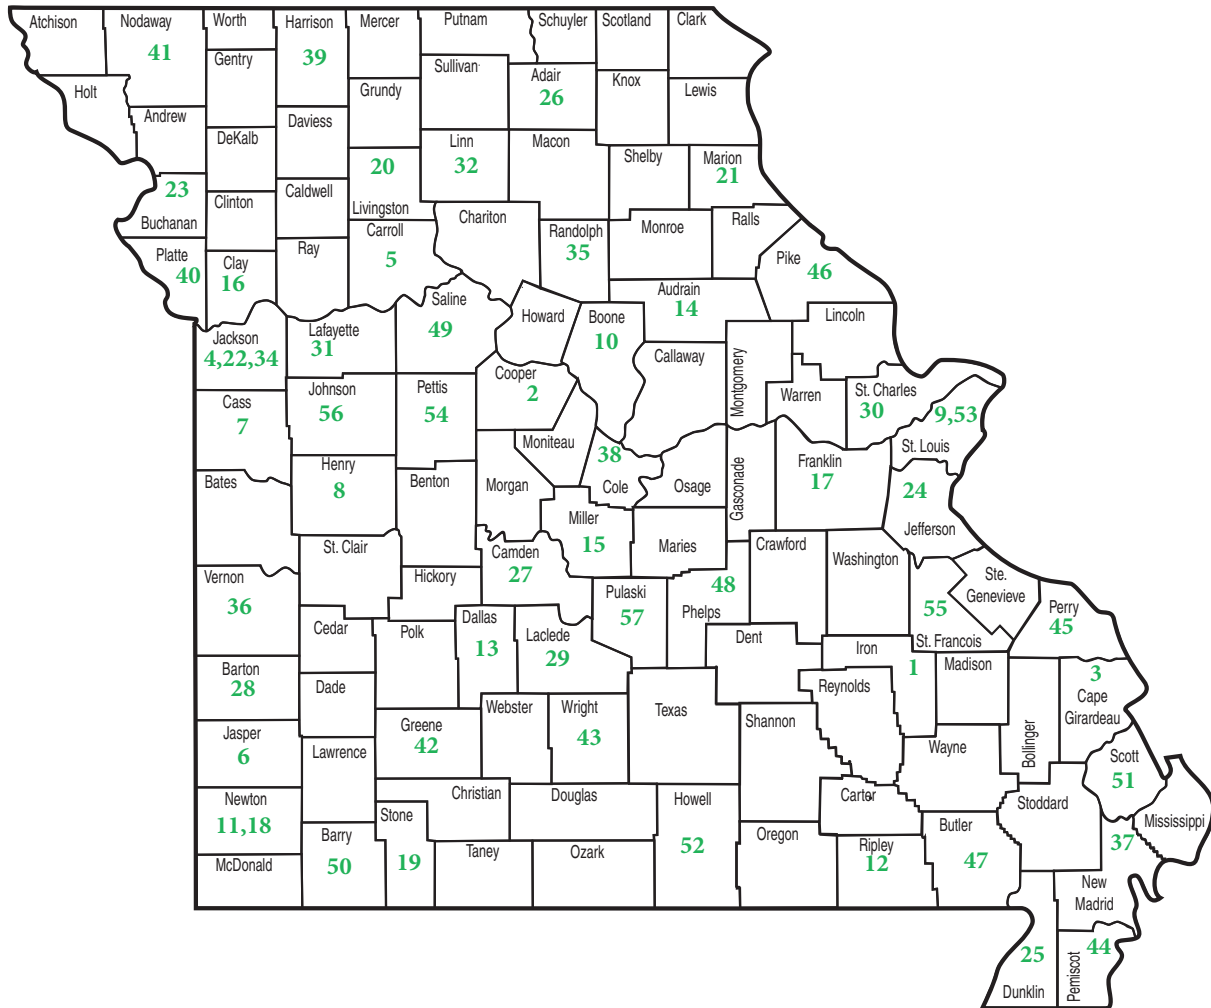

Missouri Vocational Technical Schools

- | | | |
|--|--|--|
| 1 Arcadia Valley Career Technology Center | 21 Hannibal Career and Technical Center | 41 Northwest Technical School |
| 2 Boonslick Technical Education Center | 22 Herndon Career Center | 42 OTC Career Center |
| 3 Cape Girardeau Career & Technology Center | 23 Hillyard Technical Center | 43 Ozark Mountain Technical Center |
| 4 Fort Osage Career & Technology Center | 24 Jefferson College Area Technical School | 44 Pemiscot County Career & Technology Center |
| 5 Carrollton Area Career Center | 25 Kennett Career & Technology Center | 45 Perryville Area Career & Technology Center |
| 6 Carthage Technical Center | 26 Kirksville Area Technical Center | 46 Pike-Lincoln Technical Center |
| 7 Cass Career Center | 27 Lake Career and Technical Center | 47 Poplar Bluff Technical Career Center |
| 8 Clinton Technical School | 28 Lamar Career & Technical Center | 48 Rolla Technical Institute/Center |
| 9 Clyde C. Miller Career Academy | 29 Lebanon Technology & Career Center | 49 Saline County Career Center |
| 10 Columbia Area Career Center | 30 Lewis & Clark Career Center | 50 Scott Regional Technology Center |
| 11 Crowder College Technical Education Center | 31 Lex La-Ray Technical Center | 51 Sikeston Career & Technology Center |
| 12 Current River Career Center | 32 Linn County Area Career & Technical Center | 52 South Central Career Center |
| 13 Dallas County Technical Center | 33 Macon Area Career and Technical Education Center | 53 Special School District, St. Louis County |
| 14 Davis H. Hart Career Center | 34 Manual Career Technical Center | 54 State Fair Career and Technology Center |
| 15 Eldon Career Center | 35 Moberly Area Technical Center | 55 UniTec Career Center |
| 16 Excelsior Springs Area Career Center | 36 Nevada Regional Technical Center | 56 Warrensburg Area Career Center |
| 17 Four Rivers Career Center | 37 New Madrid Co. R-I Technical Skills Center | 57 Waynesville Career Center |
| 18 Franklin Technical Center | 38 Nichols Career Center | |
| 19 Gibson Technical Center | 39 North Central Career Center | |
| 20 Grand River Technical School | 40 Northland Career Center | |