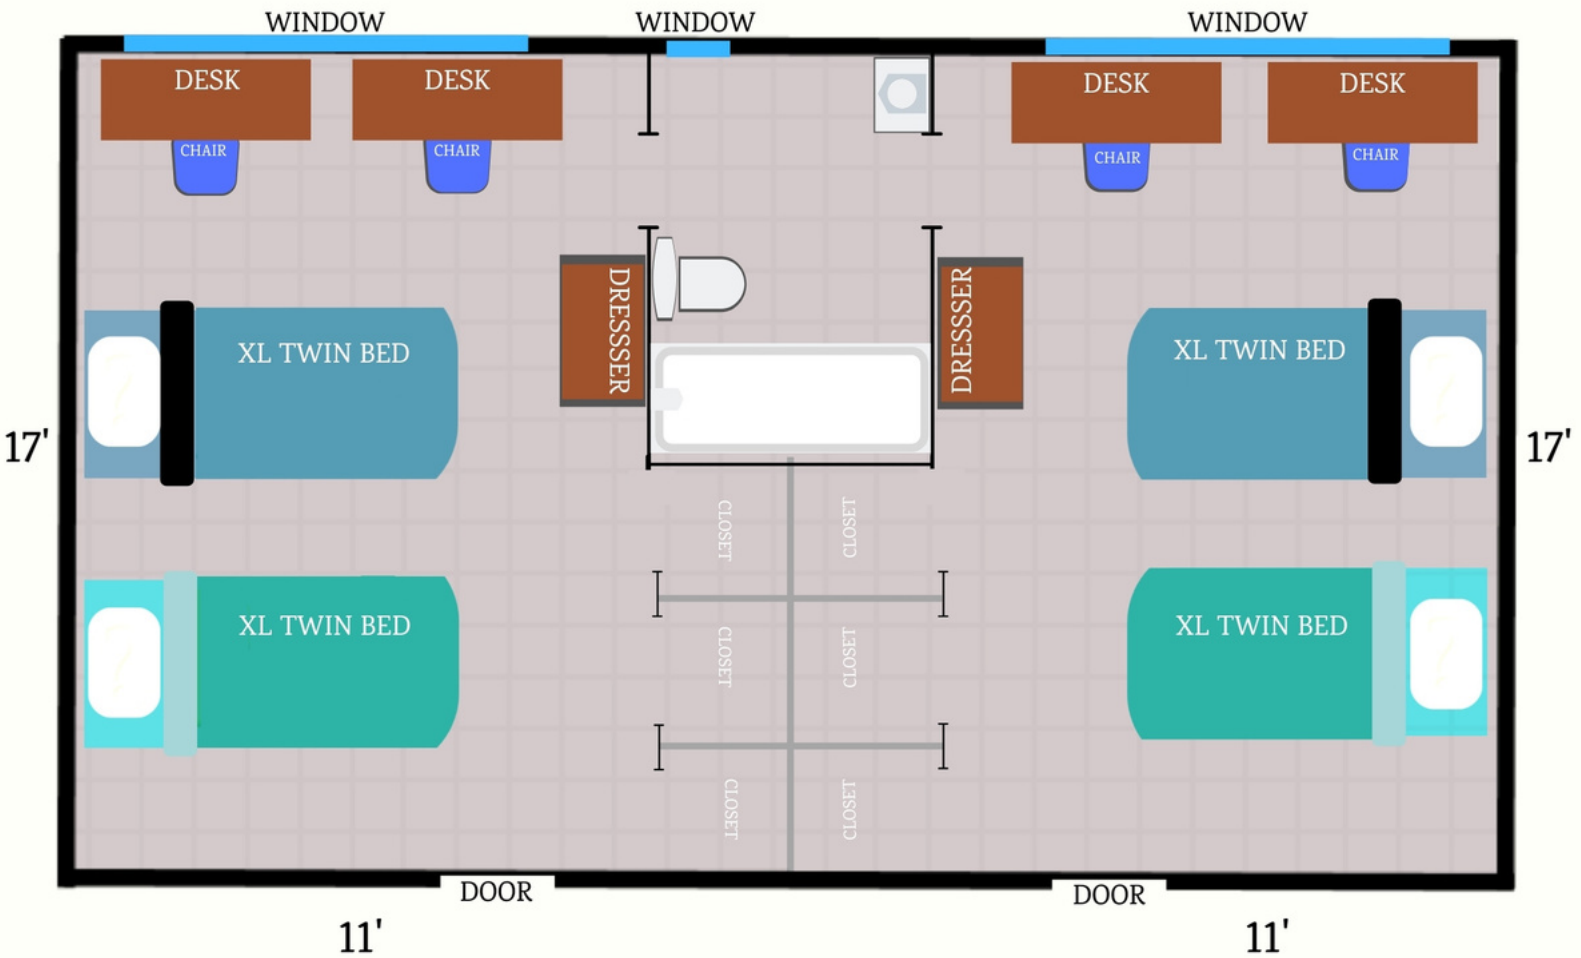

Residence Hall Dimensions & Amenities

What's In My Room?

- Two Twin XL Beds & Mattresses
- One Dresser
- Two Desks & Chairs
- Trash Can/Recycle Bin
- Wifi/Ethernet
- Mini Blinds
- All Utilities

UCM[®]

HOUSING

Specific Diagrams

Ellis Complex & South Yeater
Residence Hall Diagram

UCC
Residence Hall Diagram

Specific Diagrams

Fitzgerald, Houts-Hosey, & S. Todd
Residence Hall Diagram

Nickerson
Residence Hall Diagram

Closets As Seen In:
Nickerson

Closets As Seen In:
Fitzgerald
University Conference Center (UCC)

Closets As Seen In:
South Todd

Closets As Seen In:
Houts/Hosey

Other Commonly Asked Dimensions:

Storage area under bed:
33 inches

Desktop Dimensions:
4 feet x 2 feet

Dresser (non built-in) Dimensions
4 feet tall x 2 feet wide

Mattress Dimensions
Twin XL (Extra Long)
38 inches x 80 inches

Window Dimensions:
7 feet x 5 feet
8 feet x 5 feet (Houts/Hosey)