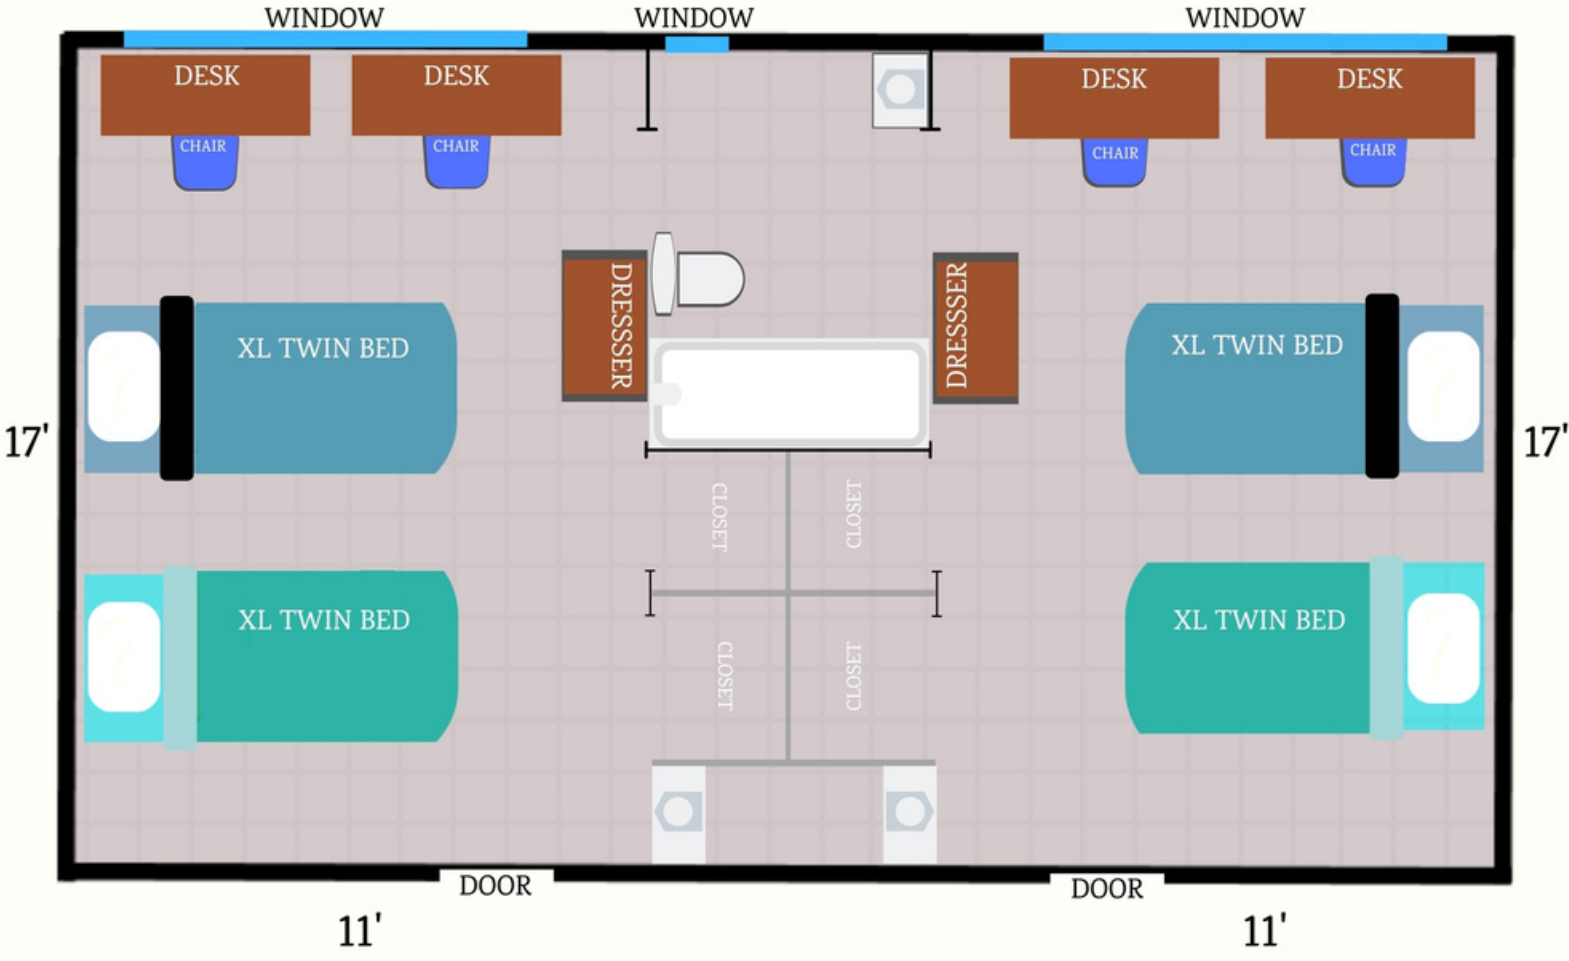

UCC
Residence Hall Diagram