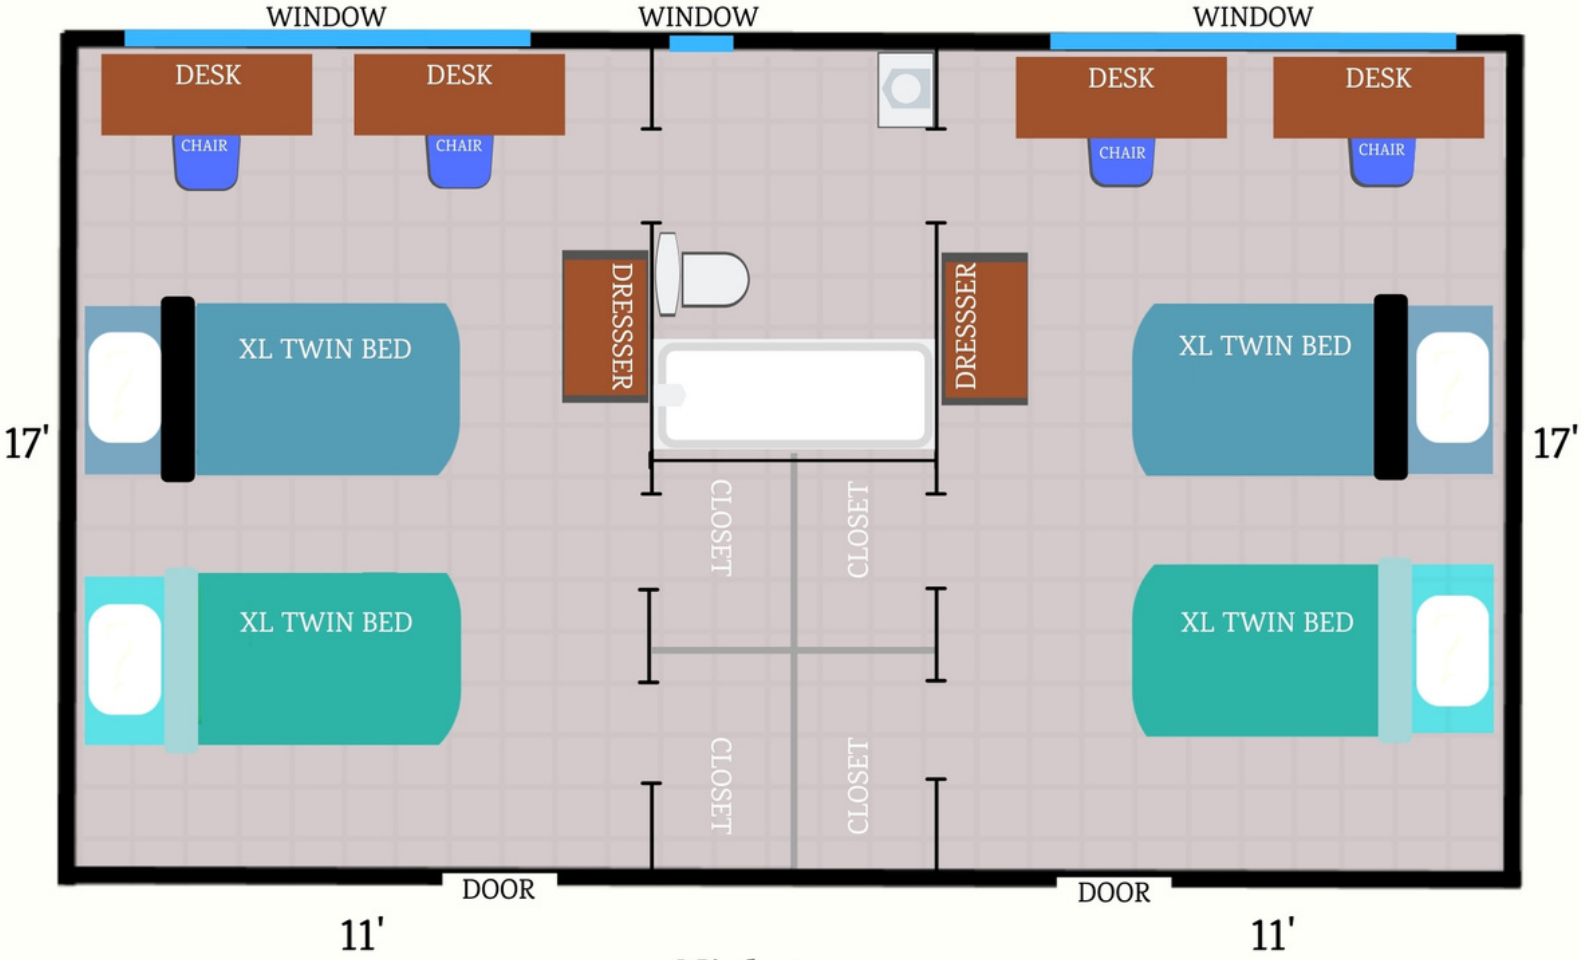

Residence Hall Dimensions & Amenities

What's In My Room?

- Two Twin XL Beds & Mattresses
- One Dresser
- Two Desks & Chairs
- Trash Can/Recycle Bin
- Wifi/Ethernet
- Mini Blinds
- All Utilities

UCM[®]

HOUSING

Specific Diagrams

Ellis Complex & South Yeater
Residence Hall Diagram

UCC
Residence Hall Diagram

Specific Diagrams

Fitzgerald, Houts-Hosey, & S. Todd
Residence Hall Diagram

Nickerson
Residence Hall Diagram

Closets As Seen In:
Nickerson

Closets As Seen In:
Fitzgerald
University Conference Center (UCC)

Closets As Seen In:
South Todd

Closets As Seen In:
Houts/Hosey

Other Commonly Asked Dimensions:

Storage area under bed:
33 inches

Desktop Dimensions:
4 feet x 2 feet

Dresser (non built-in) Dimensions
4 feet tall x 2 feet wide

Mattress Dimensions
Twin XL (Extra Long)
38 inches x 80 inches

Window Dimensions:
7 feet x 5 feet
8 feet x 5 feet (Houts/Hosey)