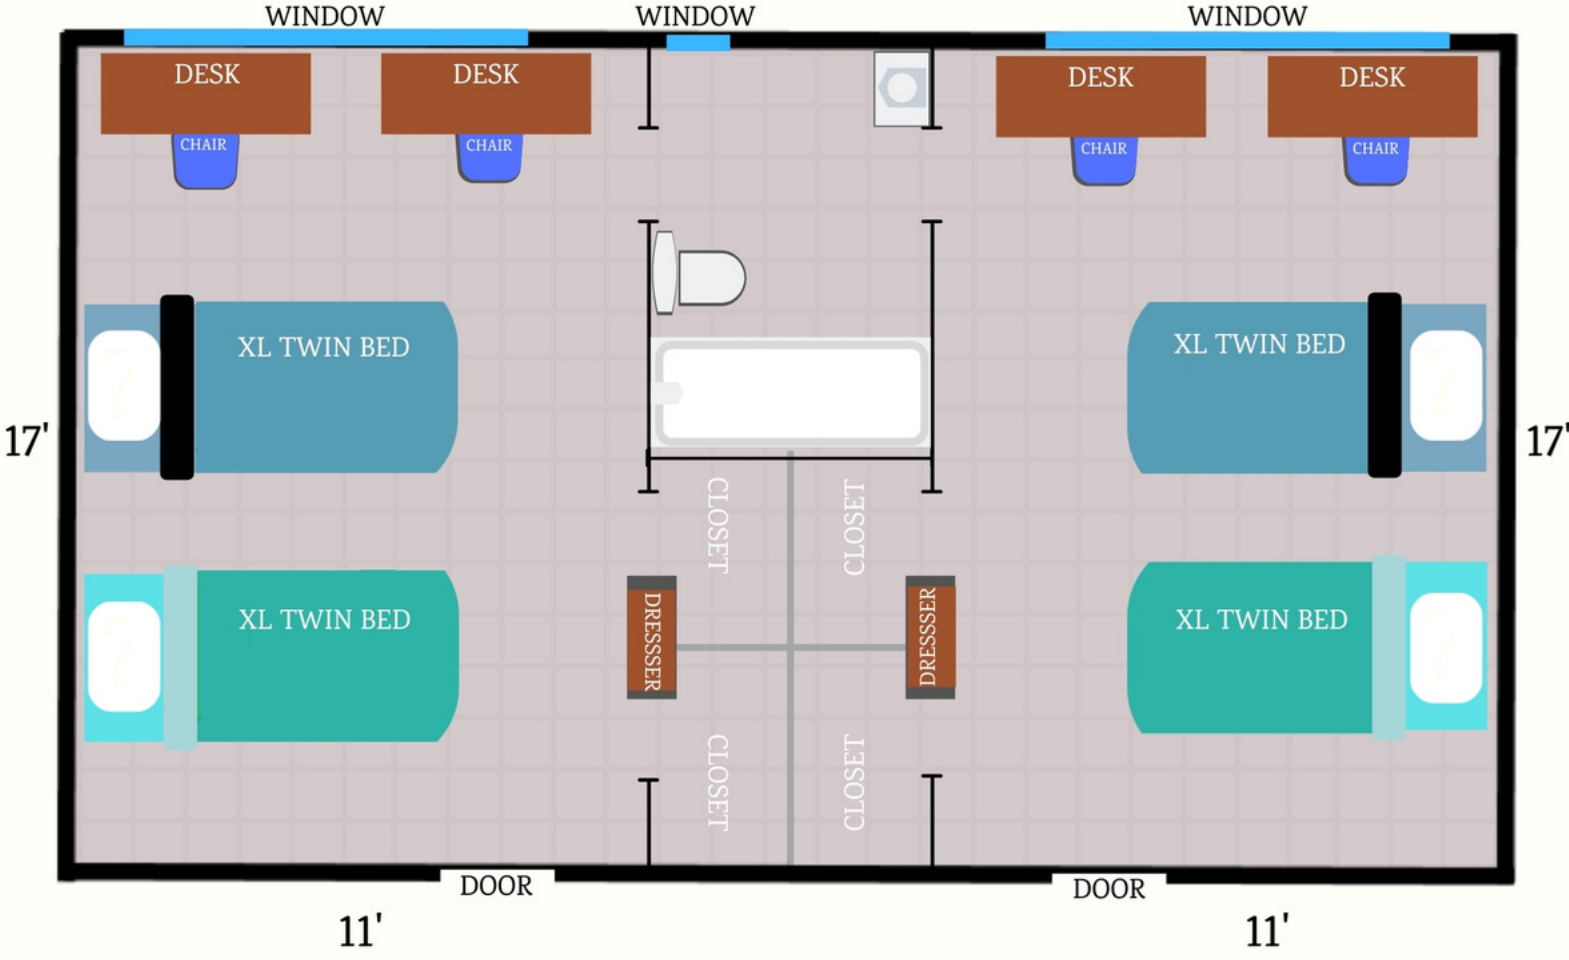

Specific Diagrams

Ellis Complex & South Yeater
Residence Hall Diagram