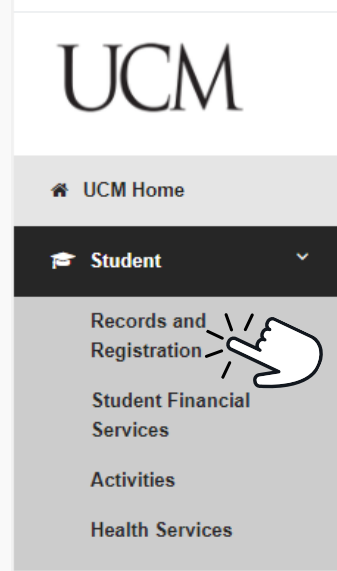

How to Submit to find residence hall agreement via MyCentral

1

Login to your
MyCentral
Account

2

Click
Records and
Registration

Scroll down to Housing located in the middle of the page