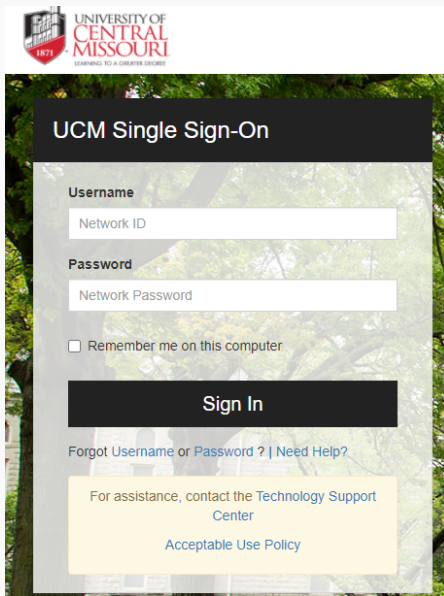

How to Submit to find residence hall agreement via MyCentral

1

Login to your
MyCentral
Account

2

Click
Records and
Registration

Scroll down to Housing located in the middle of the page