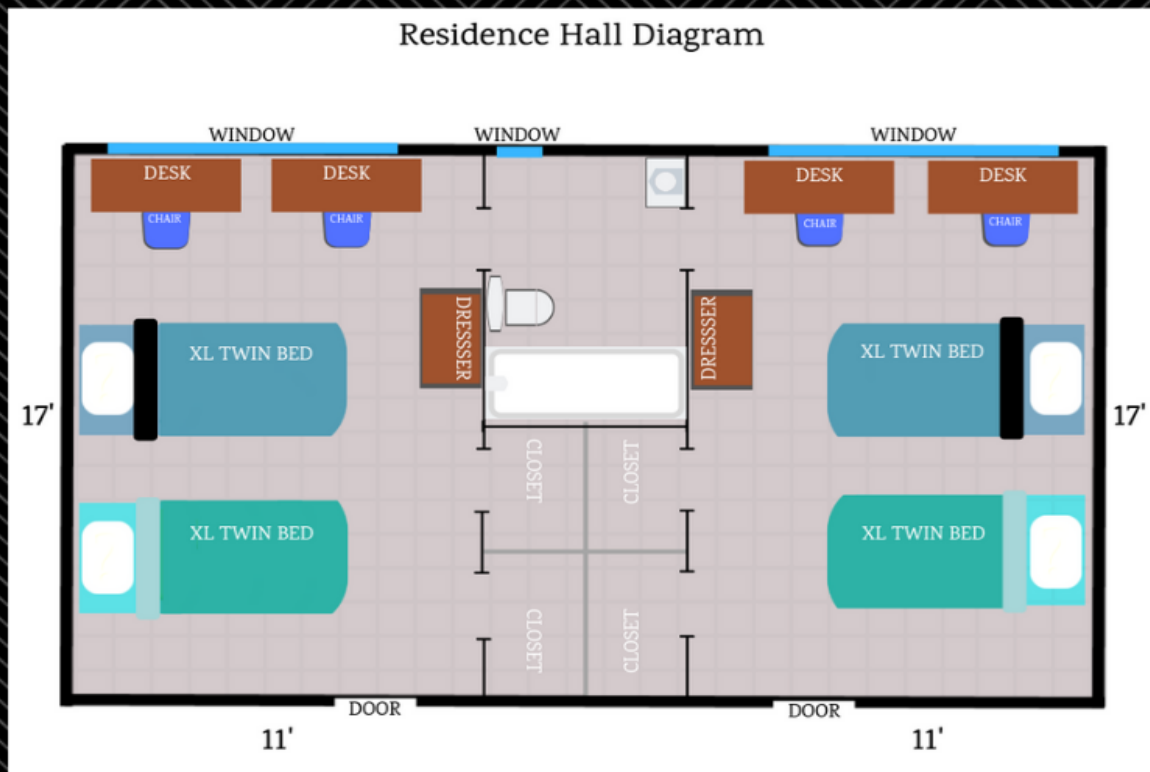

Residence Hall Dimensions & Amenities

What's In My Room?

- > Two XL Twin Beds with Dual Firm Mattresses
- > One Dresser
- > Two Desks & Chairs
- > Trash Can / Recycling Bin
- > Individual Closets
- > Mini Blinds
- > Shower Curtain

Residence Hall Diagram

Closets As Seen In:
Nickerson

Closets As Seen In:
Fitzgerald
University Conference Center (UCC)

Step-In Closet with Shelving
Closets As Seen In:
South Todd

Step-In Closet with Shelves
Closets As Seen In:
Houts/Hosey

Other Commonly Asked Dimensions:

Storage area under bed:
33 inches

Desktop Dimensions:
4 feet x 2 feet

Dresser (non built-in) Dimensions
4 feet tall x 2 feet wide

Mattress Dimensions
Twin XL (Extra Long)
38 inches x 80 inches

Window Dimensions:
7 feet x 5 feet
8 feet x 5 feet (Houts/Hosey)

Closets As Seen In:
Ellis Complex
Nattinger-Bradshaw
South Yeater