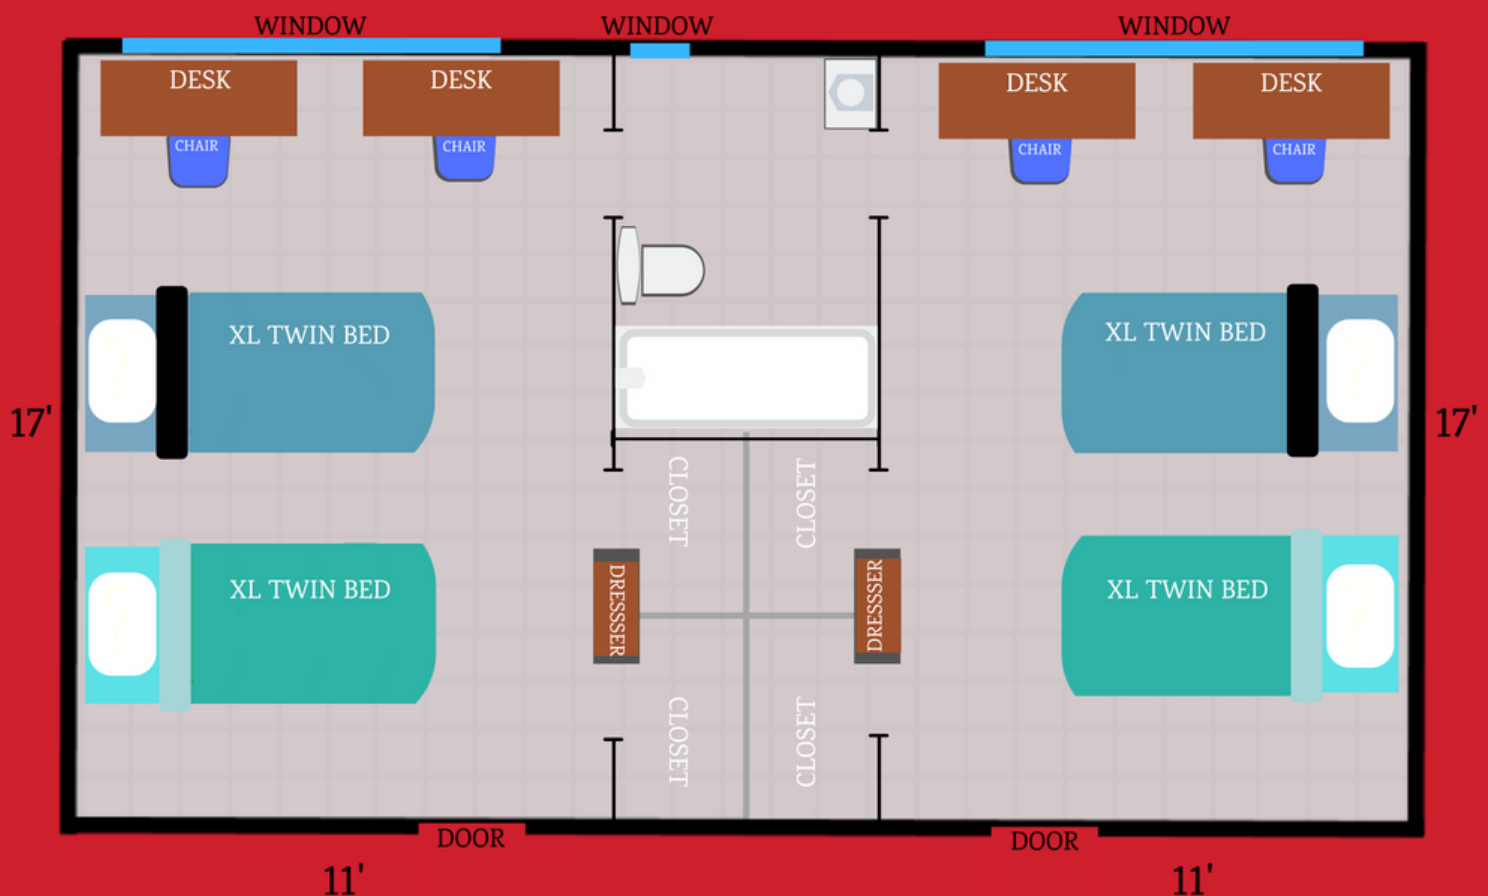

Residence Hall Dimensions & Amenities

What's In My Room?

- > Two XL Twin Beds with Dual Firm Mattresses
  - > One Dresser
  - > Two Desks & Chairs
  - > Trash Can / Recycling Bin
  - > Individual Closets
  - > Mini Blinds

*Nattinger-Bradshaw will only have one desk, chair and bed. Please see hall specific diagrams

Specific Diagrams

Ellis Complex & South Yeater
Residence Hall Diagram