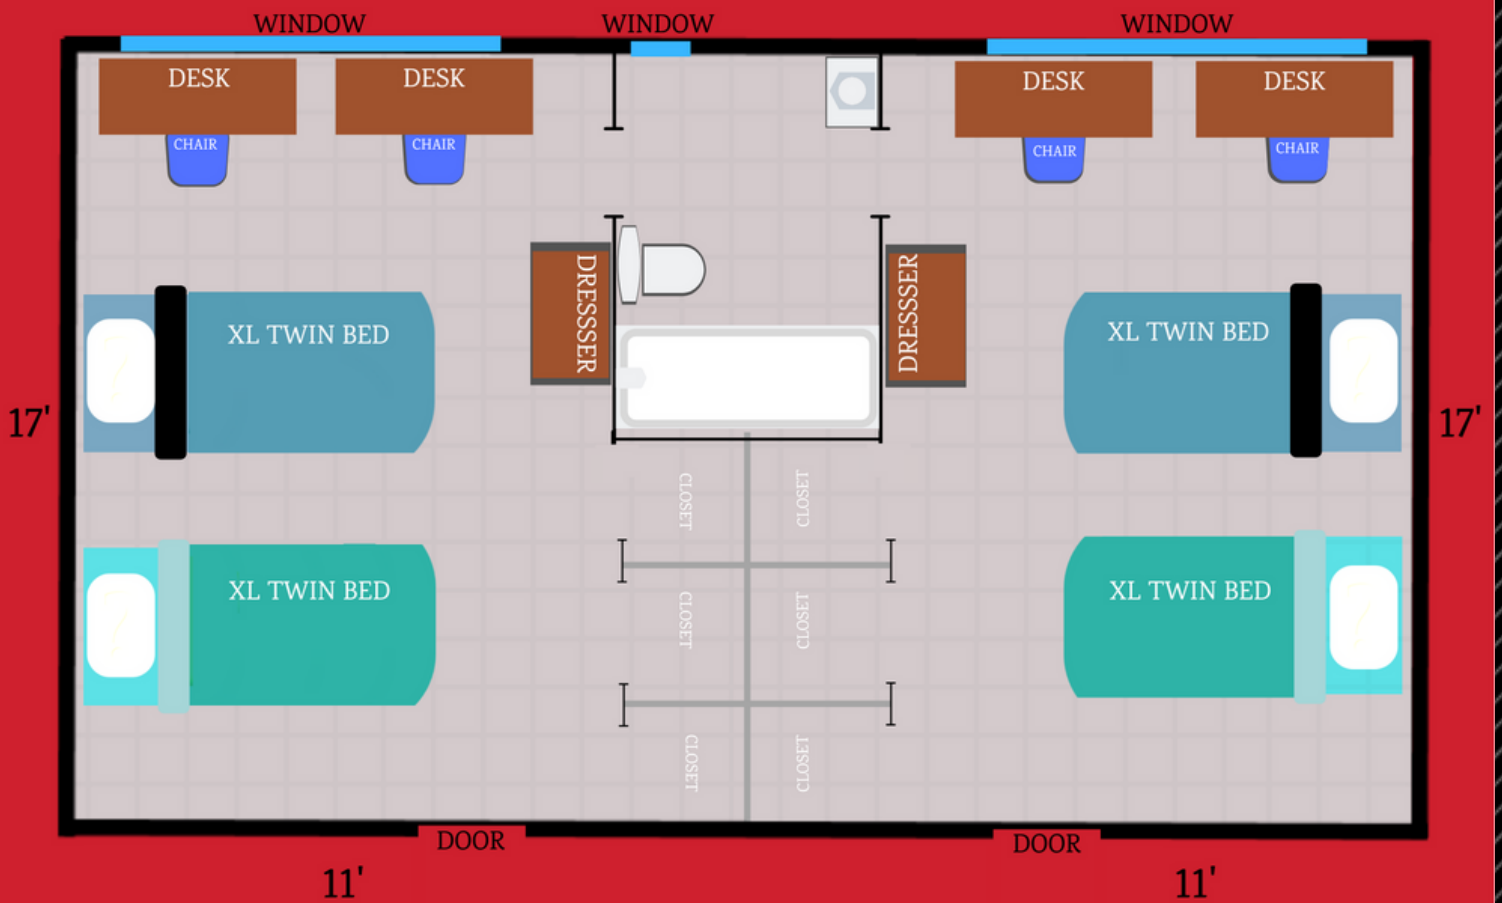

## What's In My Room?

- > Two XL Twin Beds with Dual Firm Mattresses
  - > One Dresser
  - > Two Desks & Chairs
  - > Trash Can / Recycling Bin
  - > Individual Closets
  - > Mini Blinds

\*Nattinger-Bradshaw will only have one desk, chair and bed. Please see hall specific diagrams

# Specific Diagrams

UCC  
Residence Hall Diagram

Nattinger-Bradshaw  
Residence Hall Diagram

Closets As Seen In:  
Nickerson

Closets As Seen In:  
Fitzgerald  
University Conference Center (UCC)

Closets As Seen In:  
South Todd

## Other Commonly Asked Dimensions:

Storage area under bed:  
33 inches

Desktop Dimensions:  
4 feet x 2 feet

Dresser (non built-in) Dimensions  
4 feet tall x 2 feet wide

Mattress Dimensions  
Twin XL (Extra Long)  
38 inches x 80 inches

Window Dimensions:  
7 feet x 5 feet  
8 feet x 5 feet (Houts/Hosey)