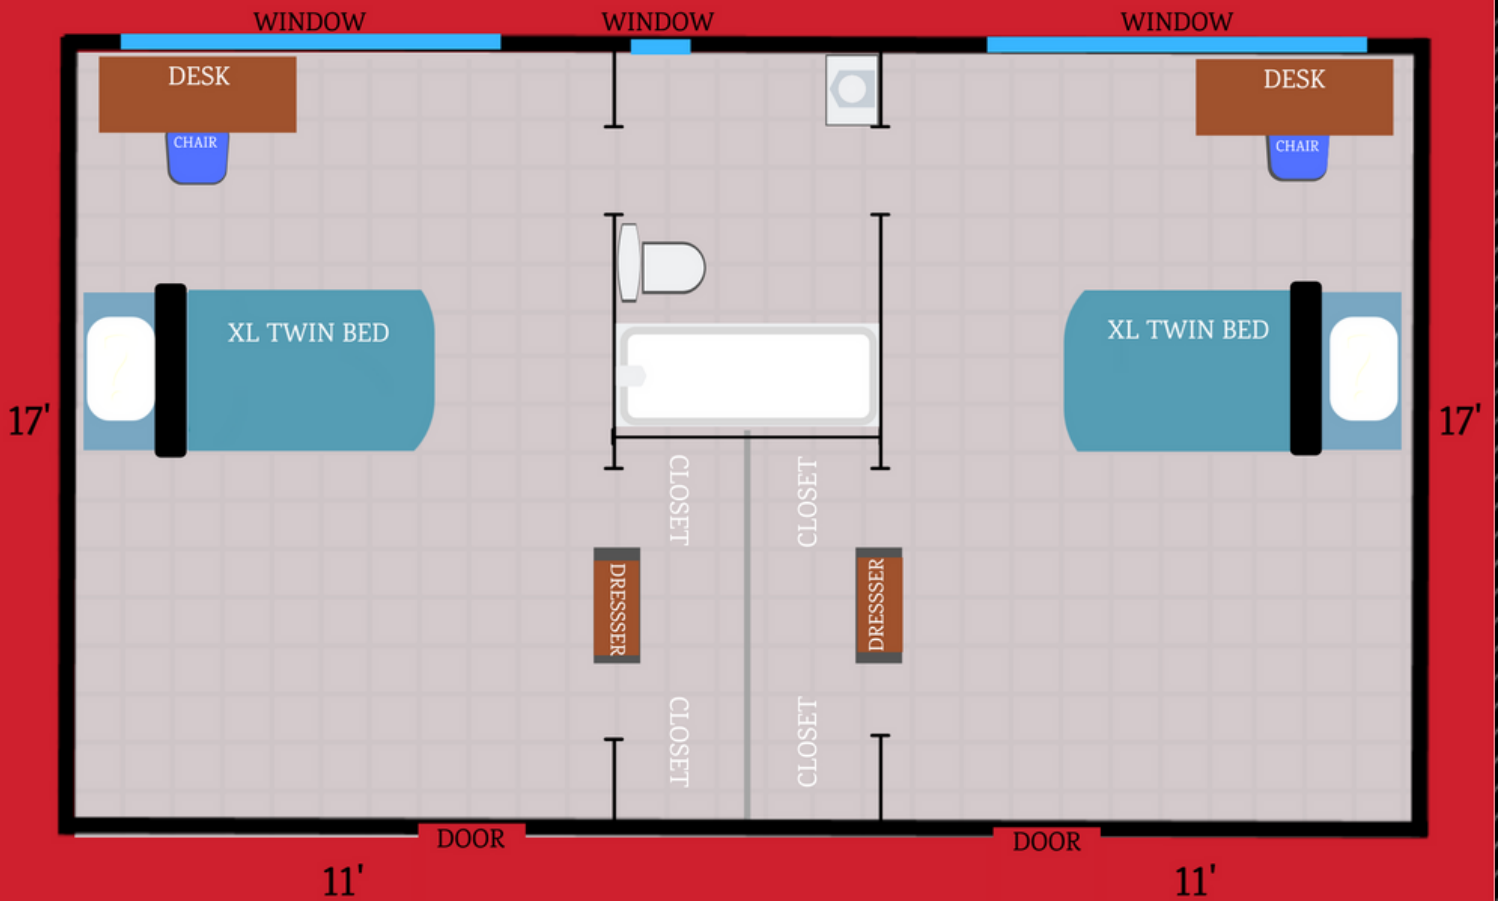

## What's In My Room?

- > Two XL Twin Beds with Dual Firm Mattresses
  - > One Dresser
  - > Two Desks & Chairs
  - > Trash Can / Recycling Bin
  - > Individual Closets
  - > Mini Blinds

\*Nattinger-Bradshaw will only have one desk, chair and bed. Please see hall specific diagrams

# Specific Diagrams

UCC  
Residence Hall Diagram

Nattinger-Bradshaw  
Residence Hall Diagram

Closets As Seen In:  
Nickerson

Closets As Seen In:  
Fitzgerald  
University Conference Center (UCC)

Closets As Seen In:  
South Todd

## Other Commonly Asked Dimensions:

Storage area under bed:  
33 inches

Desktop Dimensions:  
4 feet x 2 feet

Dresser (non built-in) Dimensions  
4 feet tall x 2 feet wide

Mattress Dimensions  
Twin XL (Extra Long)  
38 inches x 80 inches

Window Dimensions:  
7 feet x 5 feet  
8 feet x 5 feet (Houts/Hosey)