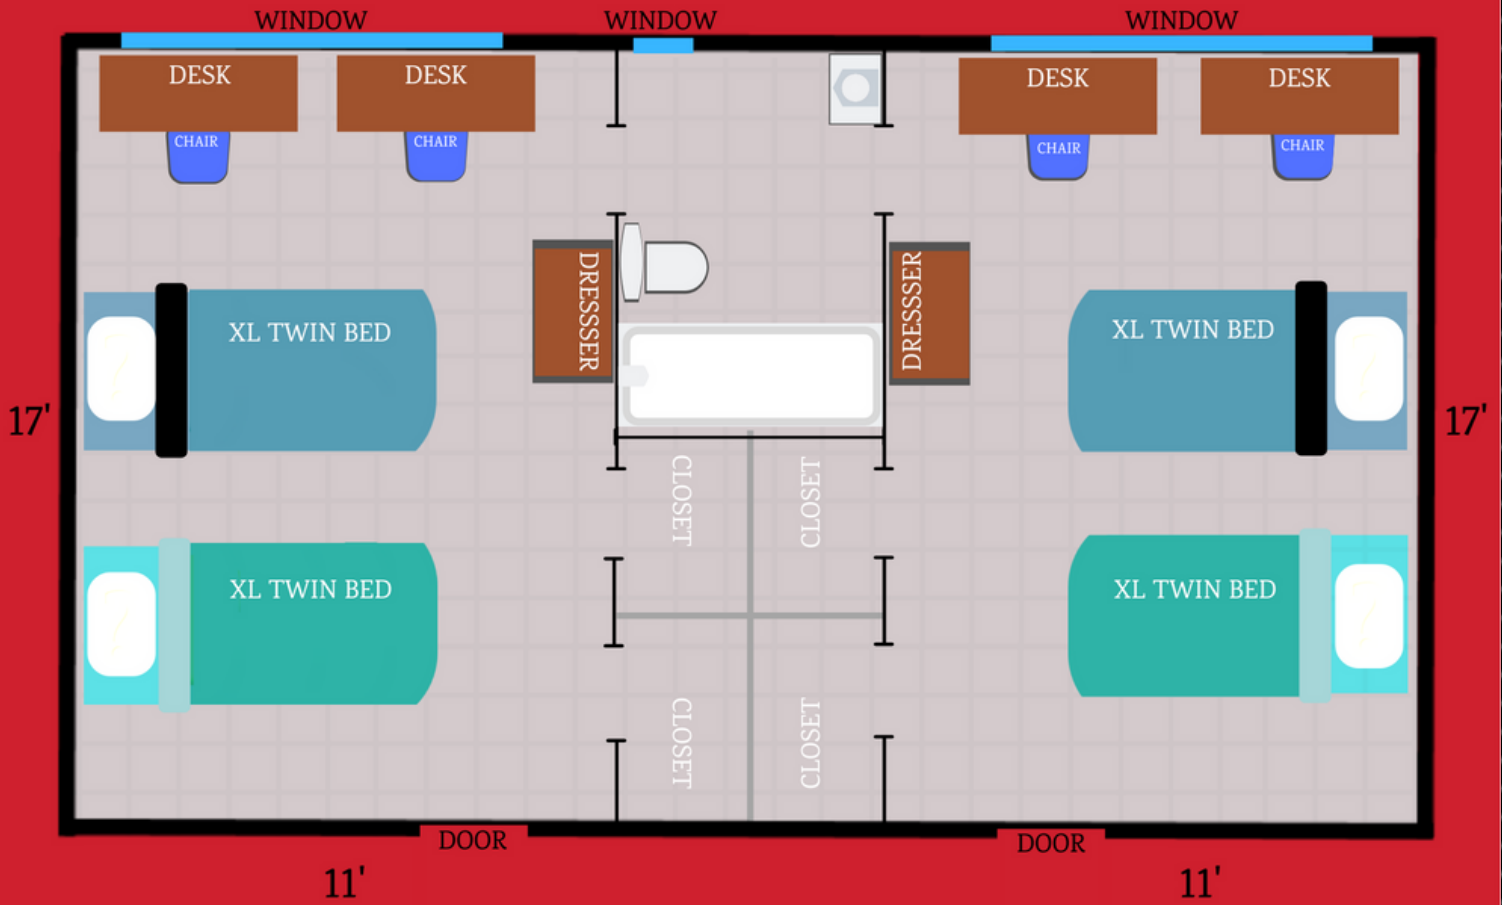

Specific Diagrams

Fitzgerald, Houts-Hosey, & S. Todd
Residence Hall Diagram