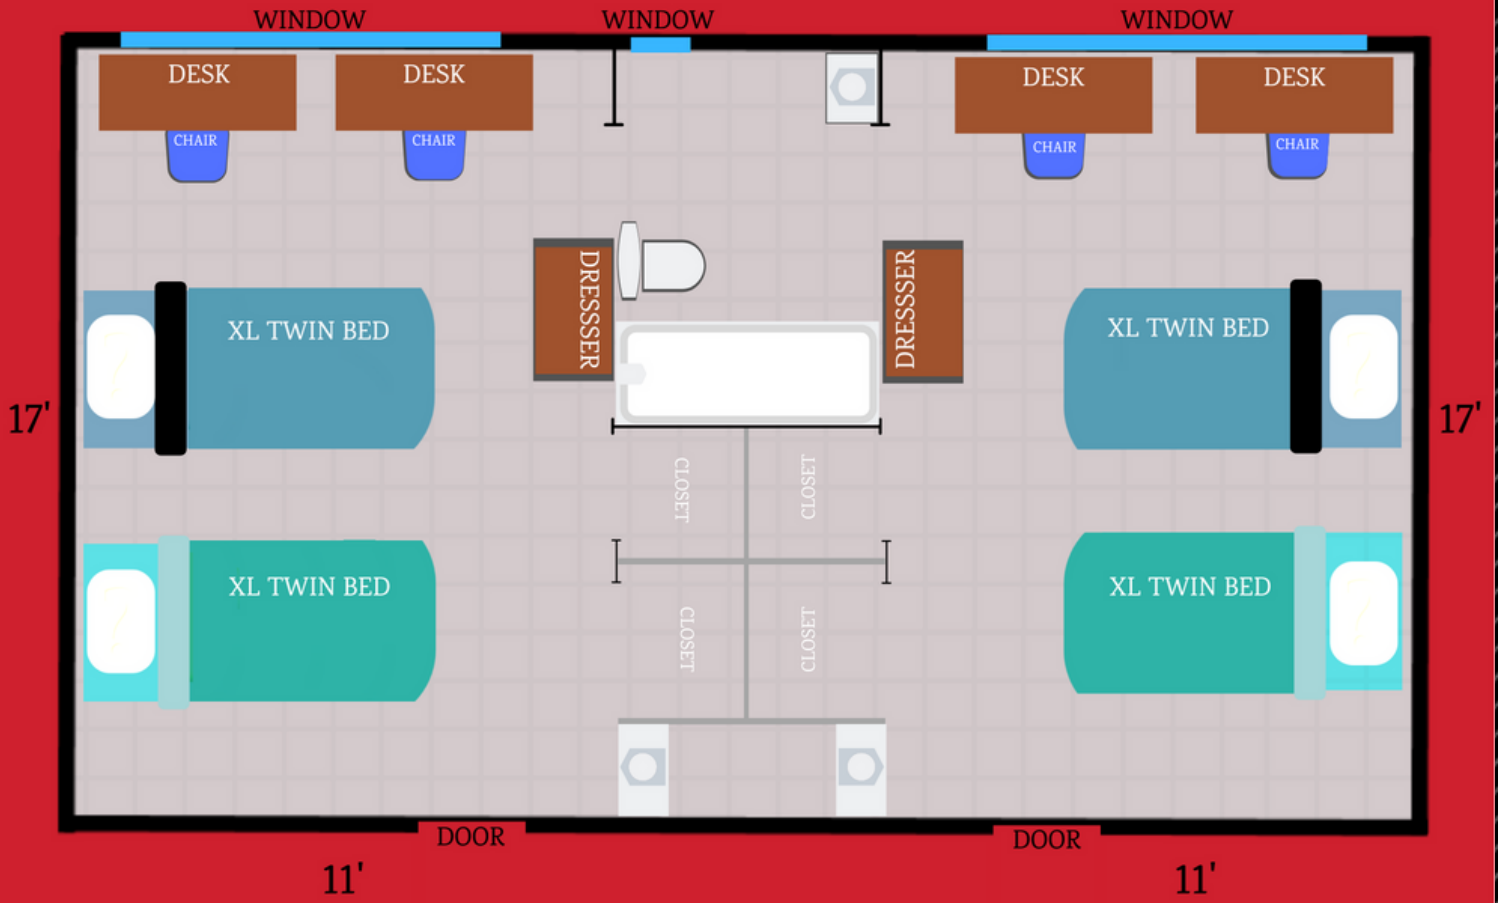

## What's In My Room?

- > Two XL Twin Beds with Dual Firm Mattresses
  - > One Dresser
  - > Two Desks & Chairs
  - > Trash Can / Recycling Bin
  - > Individual Closets
  - > Mini Blinds

\*Nattinger-Bradshaw will only have one desk, chair and bed. Please see hall specific diagrams

# Specific Diagrams

UCC  
Residence Hall Diagram

Nattinger-Bradshaw  
Residence Hall Diagram

Closets As Seen In:  
Nickerson

Closets As Seen In:  
Fitzgerald  
University Conference Center (UCC)

Closets As Seen In:  
South Todd

## Other Commonly Asked Dimensions:

Storage area under bed:  
33 inches

Desktop Dimensions:  
4 feet x 2 feet

Dresser (non built-in) Dimensions  
4 feet tall x 2 feet wide

Mattress Dimensions  
Twin XL (Extra Long)  
38 inches x 80 inches

Window Dimensions:  
7 feet x 5 feet  
8 feet x 5 feet (Houts/Hosey)