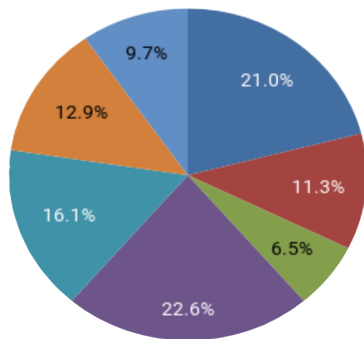

# THE COLLEGE OF HEALTH, SCIENCE & TECHNOLOGY

Biology & Agriculture	97%
School of Computer Science & Mathematics	98%
School of Environmental, Physical & Applied Sciences	100%
Nursing	100%
Nutrition & Kinesiology	96%
Psychological Science	95%
School of Technology	97%

## Average Salary Range

Undergraduate:  
**\$48,123**

Graduate:  
**\$61,945**

**TOTAL 98%**

Majors Chosen by Open Option Students  
**College of Health, Science & Technology**

- Biology & Agriculture
- Computer Sciences & Mathematics
- Nursing
- Nutrition & Kinesiology
- Psychological Sciences
- School of Environmental, Physical & Applied Sciences
- School of Technology